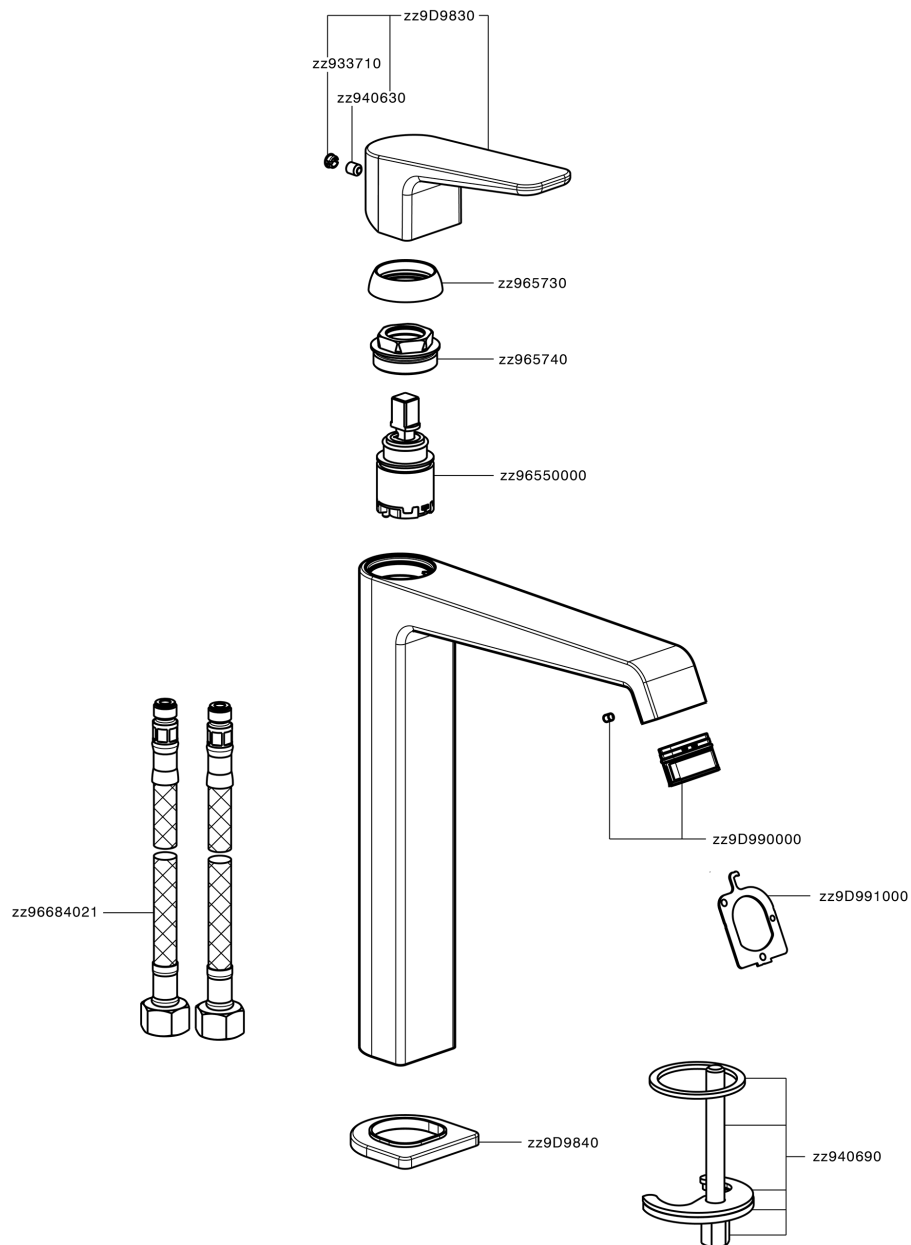

## Single lever tall washbasin mixer ROCK&ROLL\_RL003544

MODEL **RL003544**

Single lever tall washbasin mixer, without automatic pop up waste, G.3/8" Stainless Steel Flexible

### CHARACTERISTICS

Cartridge Spare Parts **ZZ96550000**

**25 mm Cartridge**

## Single lever tall washbasin mixer ROCK&ROLL\_RL003544

RL003544

<https://en.cisal.it/single-lever-tall-washbasin-mixer-rockroll-rl003544>

2026-04-16