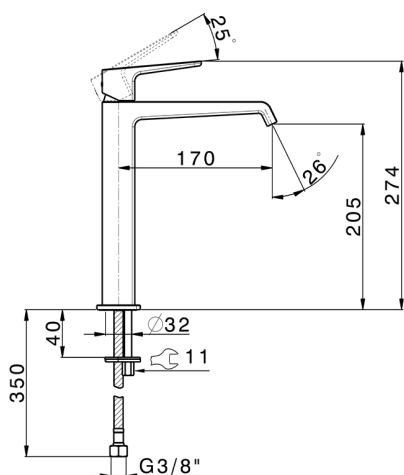

## Single lever tall washbasin mixer ROCK&ROLL\_RL003544

MODEL **RL003544**

Single lever tall washbasin mixer, without automatic pop up waste, G.3/8" Stainless Steel Flexible

### CHARACTERISTICS

Cartridge Spare Parts **ZZ96550000**

**25 mm Cartridge**

## Single lever tall washbasin mixer ROCK&ROLL\_RL003544

RL003544

<https://en.cisal.it/single-lever-tall-washbasin-mixer-rockroll-rl003544>

2026-04-16