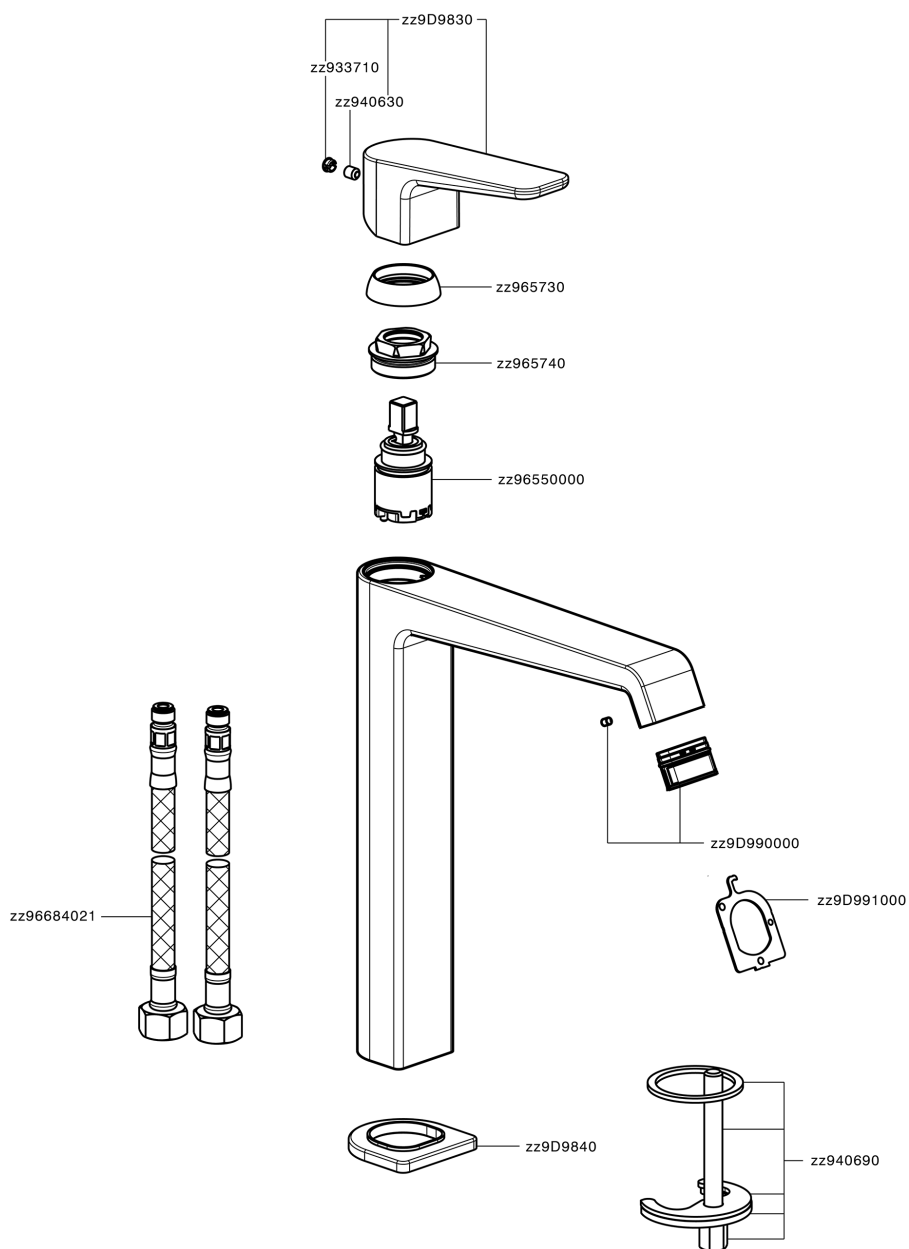

Single lever tall washbasin mixer ROCK&ROLL_RL003544

MODEL **RL003544**

Single lever tall washbasin mixer, without automatic pop up waste, G.3/8" Stainless Steel Flexible

AVAILABLE FINISHINGS

-  **21** 21 Chrome
-  **2F** 2F Brushed Nickel
-  **40** 40 Matt Black

CHARACTERISTICS

Cartridge Spare Parts **ZZ96550000**

25 mm Cartridge

Single lever tall washbasin mixer ROCK&ROLL_RL003544

RL003544

<https://en.cisal.it/single-lever-tall-washbasin-mixer-rockroll-rl003544>

2026-06-13