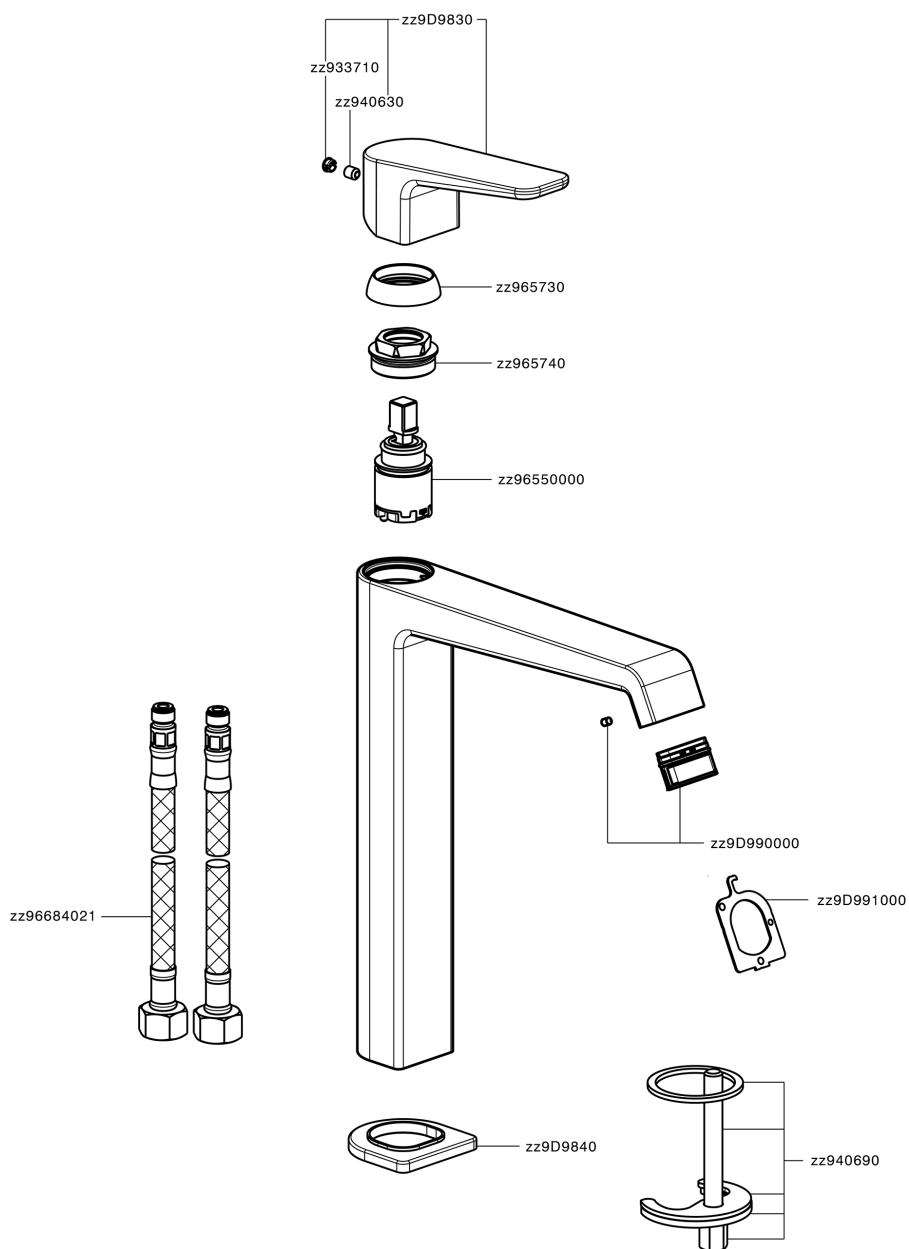

## Single lever tall washbasin mixer ROCK&ROLL\_RL003544

RL003544

<https://en.cisal.it/single-lever-tall-washbasin-mixer-rockroll-rl003544>

2026-06-13