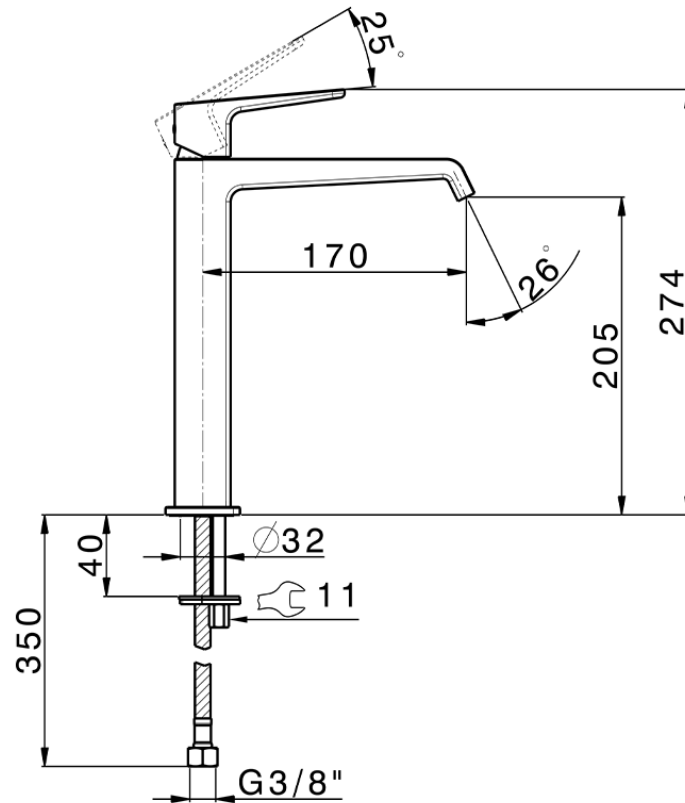

Single lever tall washbasin mixer ROCK&ROLL_RL003544

RL003544

<https://en.cisal.it/single-lever-tall-washbasin-mixer-rockroll-rl003544>

2026-06-13