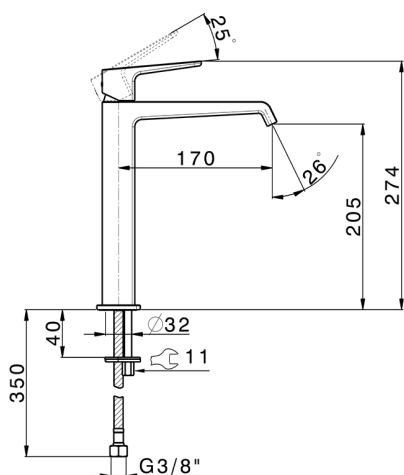

Single lever tall washbasin mixer ROCK&ROLL_RL003544

MODEL **RL003544**

Single lever tall washbasin mixer, without automatic pop up waste, G.3/8" Stainless Steel Flexible

AVAILABLE FINISHINGS

-  **21** 21 Chrome
-  **2F** 2F Brushed Nickel
-  **40** 40 Matt Black

CHARACTERISTICS

Cartridge Spare Parts **ZZ96550000**

25 mm Cartridge

Single lever tall washbasin mixer ROCK&ROLL_RL003544

RL003544

<https://en.cisal.it/single-lever-tall-washbasin-mixer-rockroll-rl003544>

2026-06-14