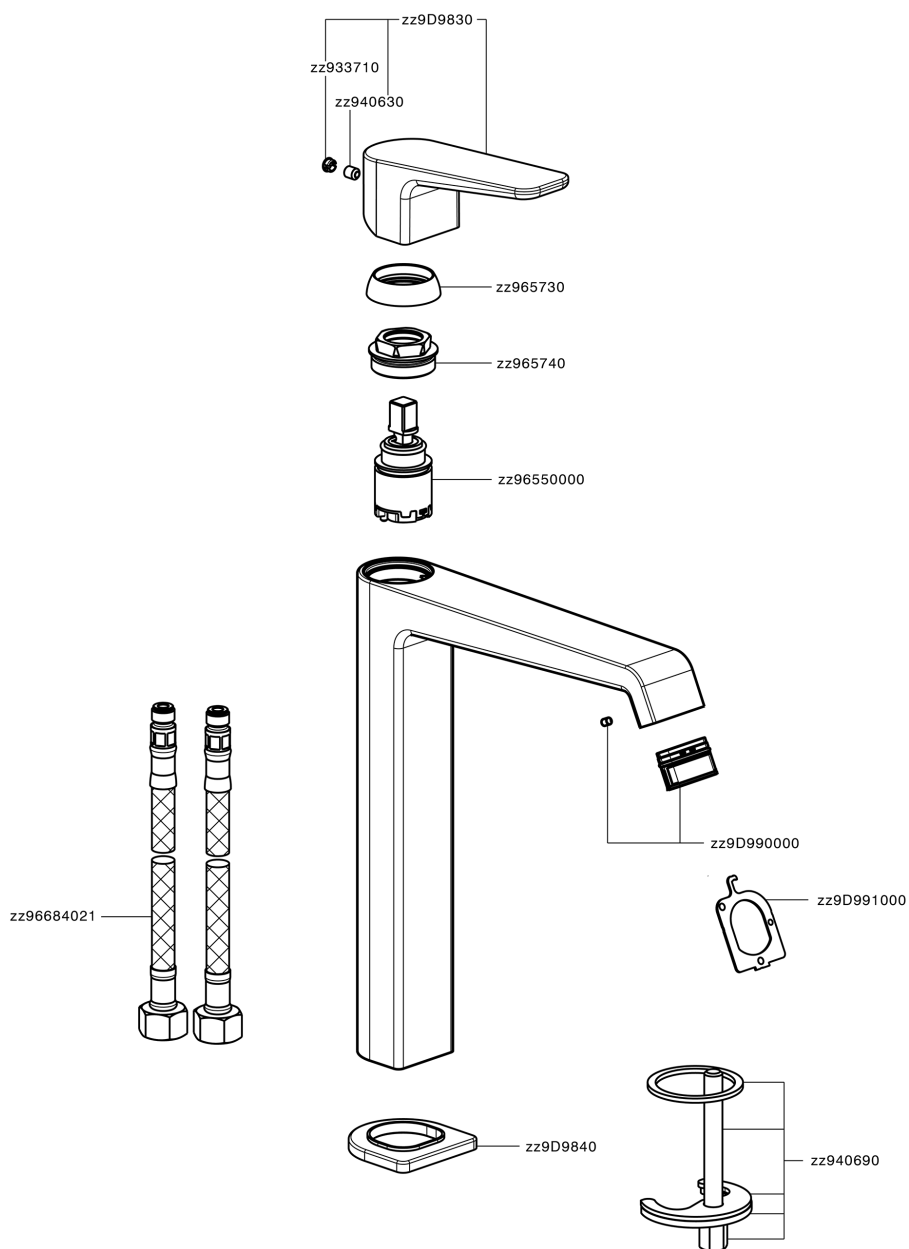

Single lever tall washbasin mixer ROCK&ROLL_RL003544

MODEL **RL003544**

Single lever tall washbasin mixer, without automatic pop up waste, G.3/8" Stainless Steel Flexible

AVAILABLE FINISHINGS

-  **21** 21 Chrome
-  **2F** 2F Brushed Nickel
-  **40** 40 Matt Black

CHARACTERISTICS

Cartridge Spare Parts **ZZ96550000**

25 mm Cartridge

Single lever tall washbasin mixer ROCK&ROLL_RL003544

RL003544

<https://en.cisal.it/single-lever-tall-washbasin-mixer-rockroll-rl003544>

2026-06-14