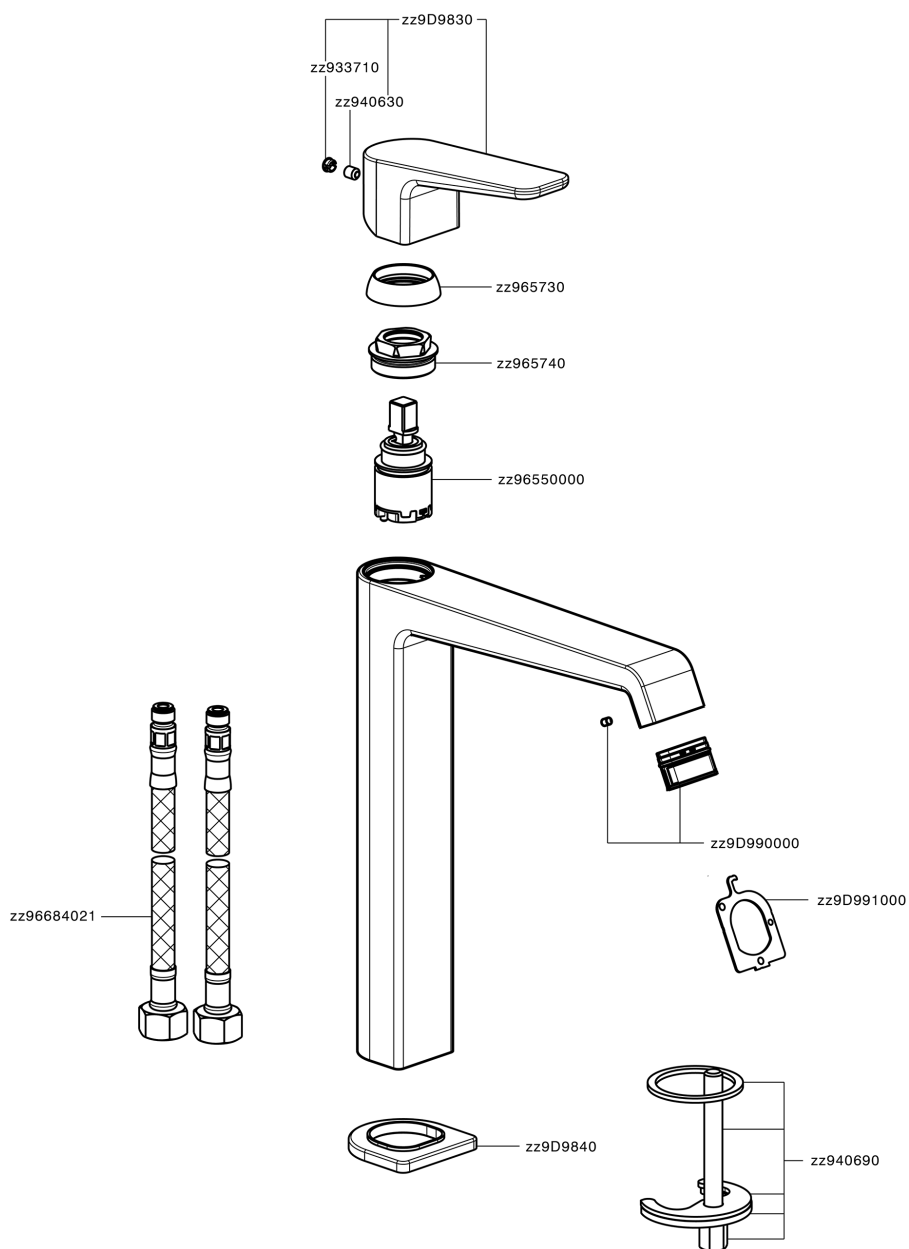

Single lever tall washbasin mixer ROCK&ROLL_RL003544

RL003544

<https://en.cisal.it/single-lever-tall-washbasin-mixer-rockroll-rl003544>

2026-05-19