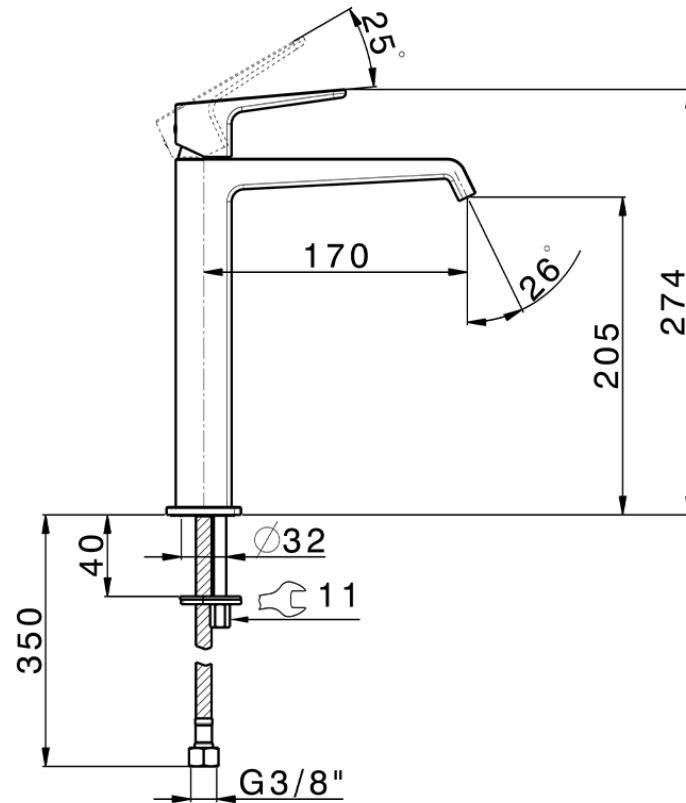

Single lever tall washbasin mixer ROCK&ROLL_RL003544

RL003544

<https://en.cisal.it/single-lever-tall-washbasin-mixer-rockroll-rl003544>

2026-05-19