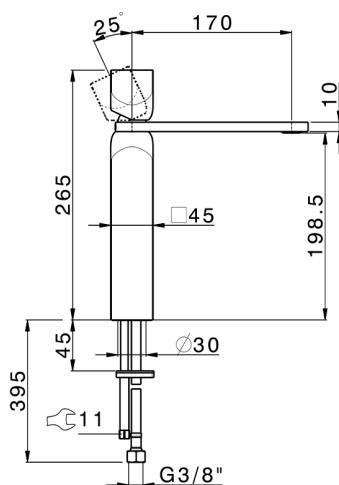

## Single lever tall washbasin mixer HI-RISE\_RI003544

MODEL **RI003544**

Single lever tall washbasin mixer, without automatic pop up waste, G.3/8" Stainless Steel Flexible

### CHARACTERISTICS

Cartridge Spare Parts

**ZZ96550000**

**25 mm Cartridge**

2026-06-14