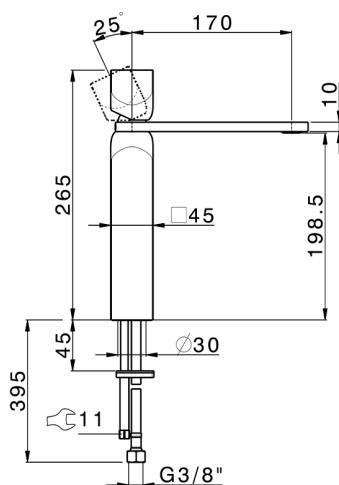

Single lever tall washbasin mixer HI-RISE_RI003544

MODEL **RI003544**

Single lever tall washbasin mixer, without automatic pop up waste, G.3/8" Stainless Steel Flexible

AVAILABLE FINISHINGS

-  **21** 21 Chrome
-  **24** 24 Gold
-  **2F** 2F Brushed Nickel
-  **2W** 2W Brushed Gold
-  **40** 40 Matt Black
-  **4Q** 4Q Matt White
-  **5G** 5G Rose Gold
-  **6V** 6V Matt White/Brushed Nickel
-  **6X** 6X Matt White/Brushed Gold
-  **7W** 7W Matt Black/Brushed Gold

CHARACTERISTICS

Cartridge Spare Parts

ZZ96550000

25 mm Cartridge

2026-06-14