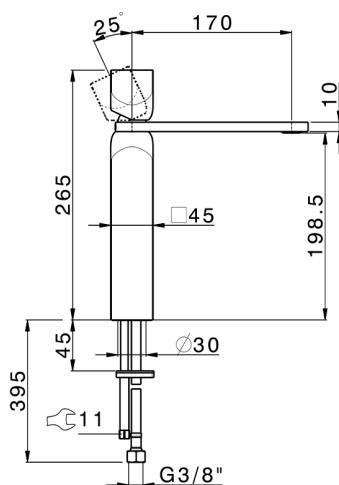

Single lever tall washbasin mixer HI-RISE_RI003544

MODEL **RI003544**

Single lever tall washbasin mixer, without automatic pop up waste, G.3/8" Stainless Steel Flexible

AVAILABLE FINISHINGS

-  **21** 21 Chrome
-  **24** 24 Gold
-  **2F** 2F Brushed Nickel
-  **2W** 2W Brushed Gold
-  **40** 40 Matt Black
-  **4Q** 4Q Matt White
-  **5G** 5G Rose Gold
-  **6V** 6V Matt White/Brushed Nickel
-  **6X** 6X Matt White/Brushed Gold
-  **7W** 7W Matt Black/Brushed Gold

CHARACTERISTICS

Cartridge Spare Parts

ZZ96550000

25 mm Cartridge

2026-04-06