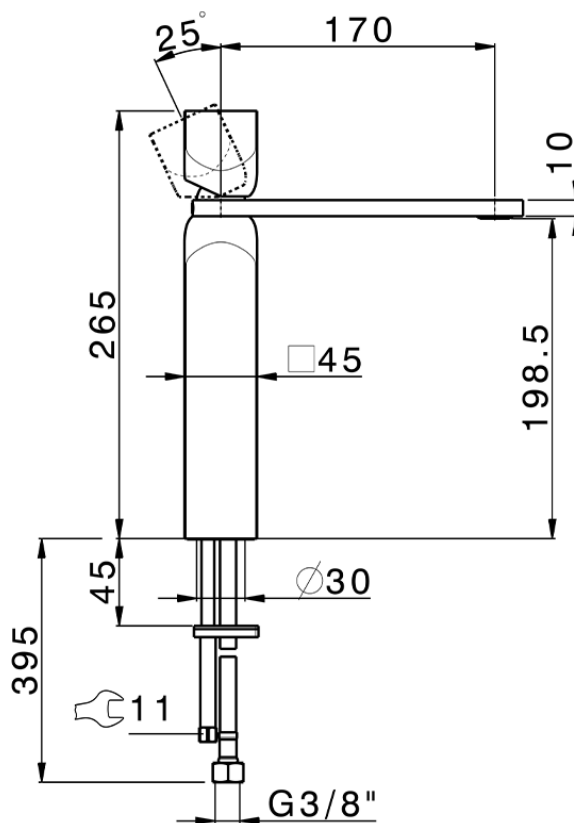

Single lever tall washbasin mixer HI-RISE_RI003544

RI003544

<https://en.cisal.it/single-lever-tall-washbasin-mixer-hi-rise-ri003544>

2026-06-14