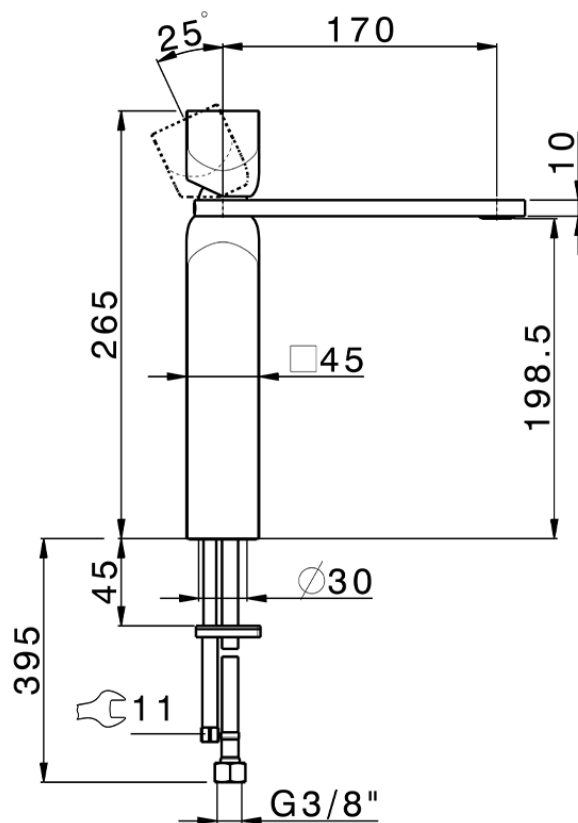

Single lever tall washbasin mixer HI-RISE_RI003544

RI003544

<https://en.cisal.it/single-lever-tall-washbasin-mixer-hi-rise-ri003544>

2026-05-17