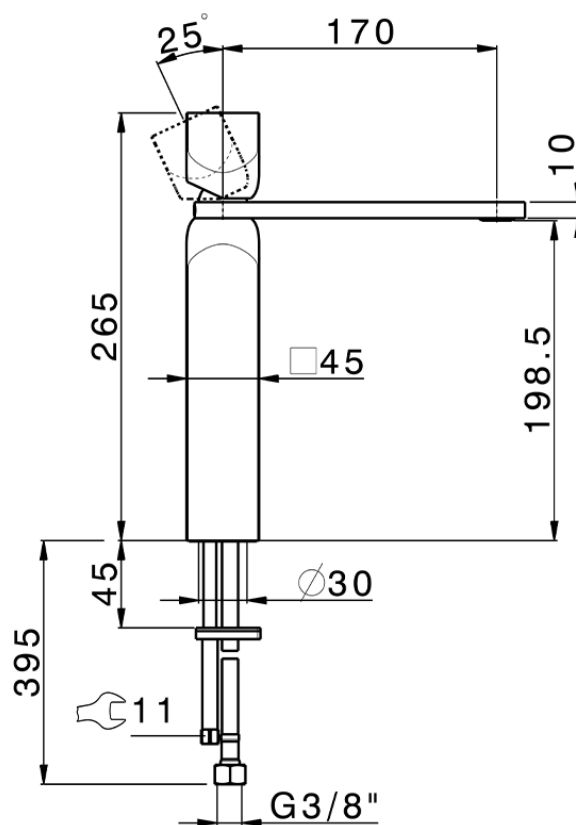

Single lever tall washbasin mixer HI-RISE_RI003544

RI003544

<https://en.cisal.it/single-lever-tall-washbasin-mixer-hi-rise-ri003544>

2026-04-06