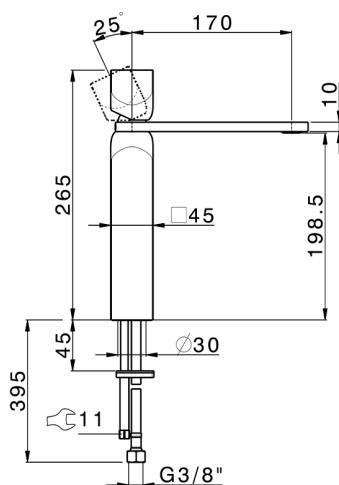

Single lever tall washbasin mixer HI-RISE_RI003544

MODEL **RI003544**

Single lever tall washbasin mixer, without automatic pop up waste, G.3/8" Stainless Steel Flexible

AVAILABLE FINISHINGS

-  **21** 21 Chrome
-  **24** 24 Gold
-  **2F** 2F Brushed Nickel
-  **2W** 2W Brushed Gold
-  **40** 40 Matt Black
-  **4Q** 4Q Matt White
-  **5G** 5G Rose Gold
-  **6V** 6V Matt White/Brushed Nickel
-  **6X** 6X Matt White/Brushed Gold
-  **7W** 7W Matt Black/Brushed Gold

CHARACTERISTICS

Cartridge Spare Parts

ZZ96550000

25 mm Cartridge

2026-04-27