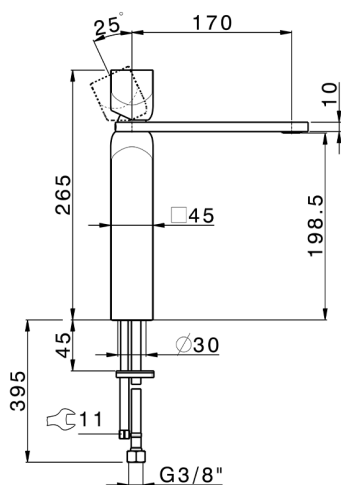

Single lever tall washbasin mixer HI-RISE_RI003544

MODEL **RI003544**

Single lever tall washbasin mixer, without automatic pop up waste, G.3/8" Stainless Steel Flexible

AVAILABLE FINISHINGS

-  **21** 21 Chrome
-  **24** 24 Gold
-  **2F** 2F Brushed Nickel
-  **2W** 2W Brushed Gold
-  **40** 40 Matt Black
-  **4Q** 4Q Matt White
-  **5G** 5G Rose Gold
-  **6V** 6V Matt White/Brushed Nickel
-  **6X** 6X Matt White/Brushed Gold
-  **7W** 7W Matt Black/Brushed Gold

CHARACTERISTICS

Cartridge Spare Parts

ZZ96550000

25 mm Cartridge

2026-05-17