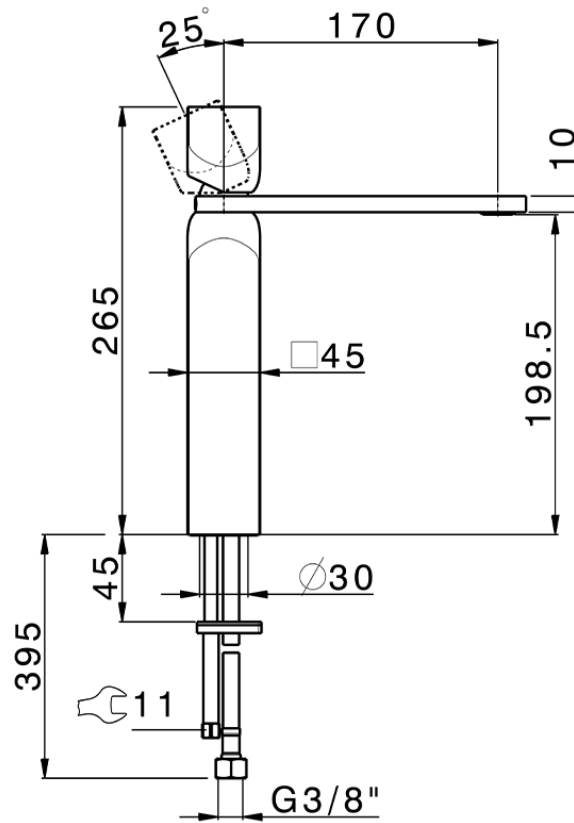

Single lever tall washbasin mixer HI-RISE_RI003544

RI003544

<https://en.cisal.it/single-lever-tall-washbasin-mixer-hi-rise-ri003544>

2026-04-26