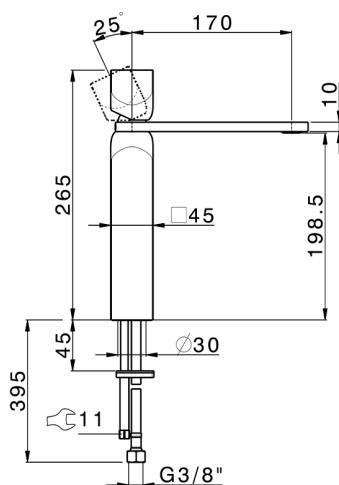

## Single lever tall washbasin mixer HI-RISE\_RI003544

MODEL **RI003544**

Single lever tall washbasin mixer, without automatic pop up waste, G.3/8" Stainless Steel Flexible

### CHARACTERISTICS

Cartridge Spare Parts

**ZZ96550000**

**25 mm Cartridge**

2026-04-26