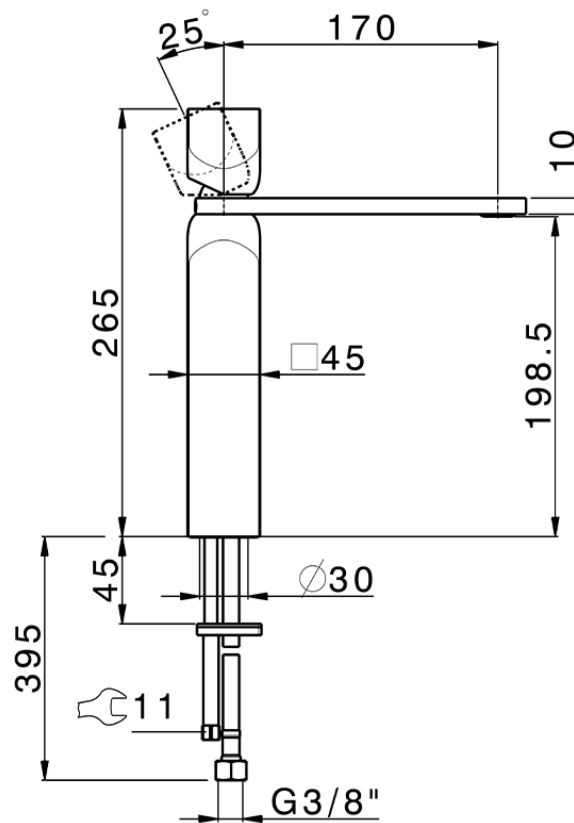

Single lever tall washbasin mixer HI-RISE_RI003544

RI003544

<https://en.cisal.it/single-lever-tall-washbasin-mixer-hi-rise-ri003544>

2026-04-06