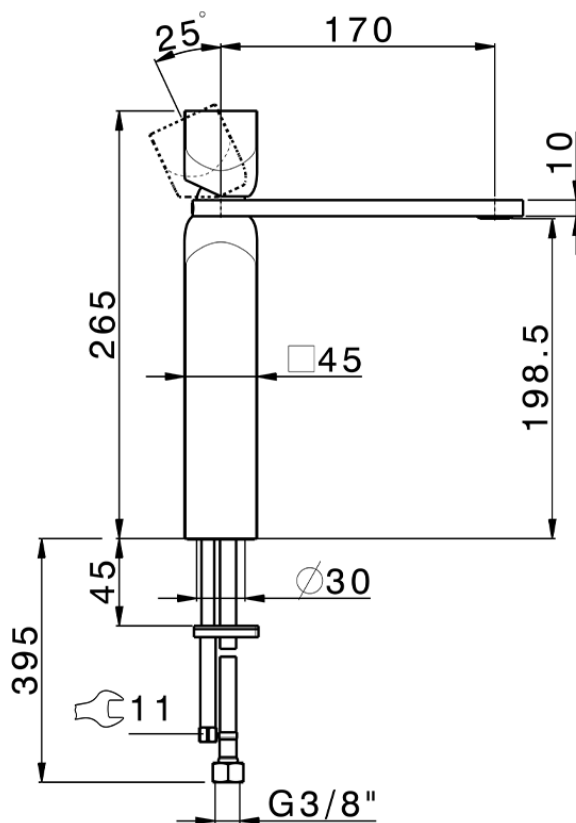

Single lever tall washbasin mixer HI-RISE_RI003544

RI003544

<https://en.cisal.it/single-lever-tall-washbasin-mixer-hi-rise-ri003544>

2026-06-13