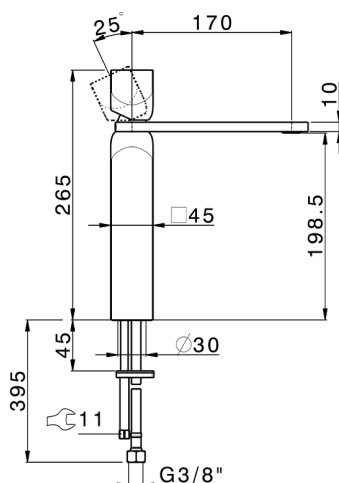

Single lever tall washbasin mixer HI-RISE_RI003544

MODEL **RI003544**

Single lever tall washbasin mixer, without automatic pop up waste, G.3/8" Stainless Steel Flexible

AVAILABLE FINISHINGS

-  **21** 21 Chrome
-  **24** 24 Gold
-  **2F** 2F Brushed Nickel
-  **2W** 2W Brushed Gold
-  **40** 40 Matt Black
-  **4Q** 4Q Matt White
-  **5G** 5G Rose Gold
-  **6V** 6V Matt White/Brushed Nickel
-  **6X** 6X Matt White/Brushed Gold
-  **7W** 7W Matt Black/Brushed Gold

CHARACTERISTICS

Cartridge Spare Parts

ZZ96550000

25 mm Cartridge

2026-05-17