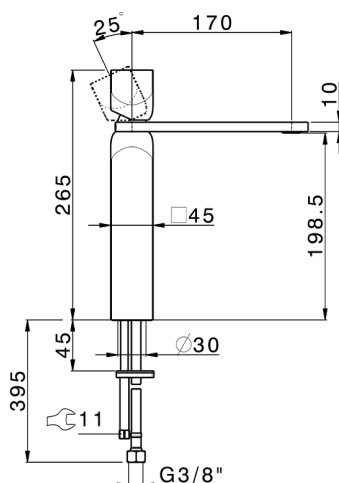

Single lever tall washbasin mixer HI-RISE_RI003544

MODEL **RI003544**

Single lever tall washbasin mixer, without automatic pop up waste, G.3/8" Stainless Steel Flexible

AVAILABLE FINISHINGS

-  **21** 21 Chrome
-  **24** 24 Gold
-  **2F** 2F Brushed Nickel
-  **2W** 2W Brushed Gold
-  **40** 40 Matt Black
-  **4Q** 4Q Matt White
-  **5G** 5G Rose Gold
-  **6V** 6V Matt White/Brushed Nickel
-  **6X** 6X Matt White/Brushed Gold
-  **7W** 7W Matt Black/Brushed Gold

CHARACTERISTICS

Cartridge Spare Parts

ZZ96550000

25 mm Cartridge

2026-04-26