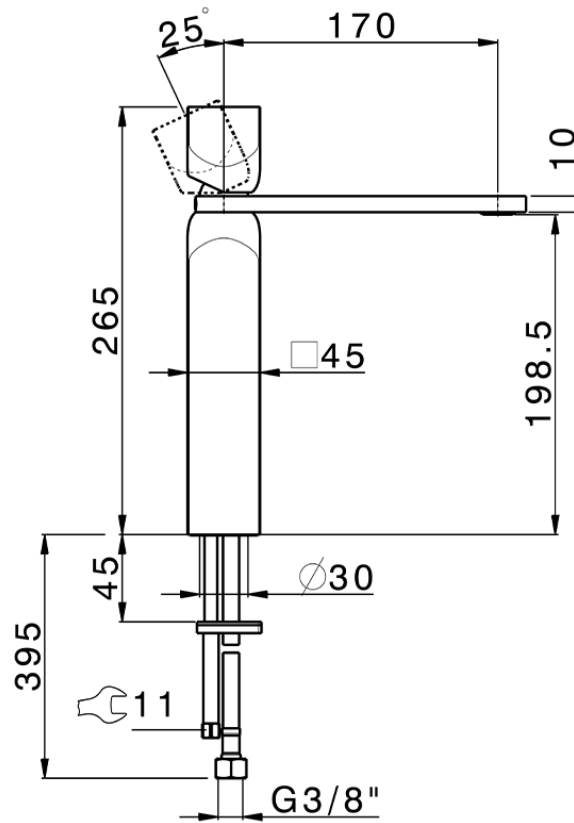

Single lever tall washbasin mixer HI-RISE_RI003544

RI003544

<https://en.cisal.it/single-lever-tall-washbasin-mixer-hi-rise-ri003544>

2026-06-13