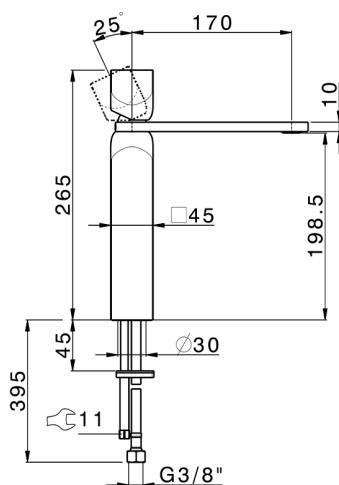

Single lever tall washbasin mixer HI-RISE_RI003544

MODEL **RI003544**

Single lever tall washbasin mixer, without automatic pop up waste, G.3/8" Stainless Steel Flexible

AVAILABLE FINISHINGS

-  **21** 21 Chrome
-  **24** 24 Gold
-  **2F** 2F Brushed Nickel
-  **2W** 2W Brushed Gold
-  **40** 40 Matt Black
-  **4Q** 4Q Matt White
-  **5G** 5G Rose Gold
-  **6V** 6V Matt White/Brushed Nickel
-  **6X** 6X Matt White/Brushed Gold
-  **7W** 7W Matt Black/Brushed Gold

CHARACTERISTICS

Cartridge Spare Parts

ZZ96550000

25 mm Cartridge

2026-06-13