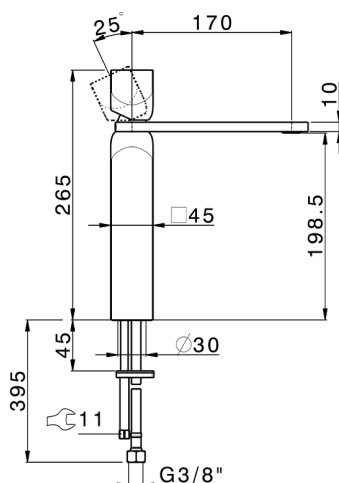

Single lever tall washbasin mixer HI-RISE_RI003544

MODEL **RI003544**

Single lever tall washbasin mixer, without automatic pop up waste, G.3/8" Stainless Steel Flexible

AVAILABLE FINISHINGS

-  **21** 21 Chrome
-  **24** 24 Gold
-  **2F** 2F Brushed Nickel
-  **2W** 2W Brushed Gold
-  **40** 40 Matt Black
-  **4Q** 4Q Matt White
-  **5G** 5G Rose Gold
-  **6V** 6V Matt White/Brushed Nickel
-  **6X** 6X Matt White/Brushed Gold
-  **7W** 7W Matt Black/Brushed Gold

CHARACTERISTICS

Cartridge Spare Parts

ZZ96550000

25 mm Cartridge

2026-04-06