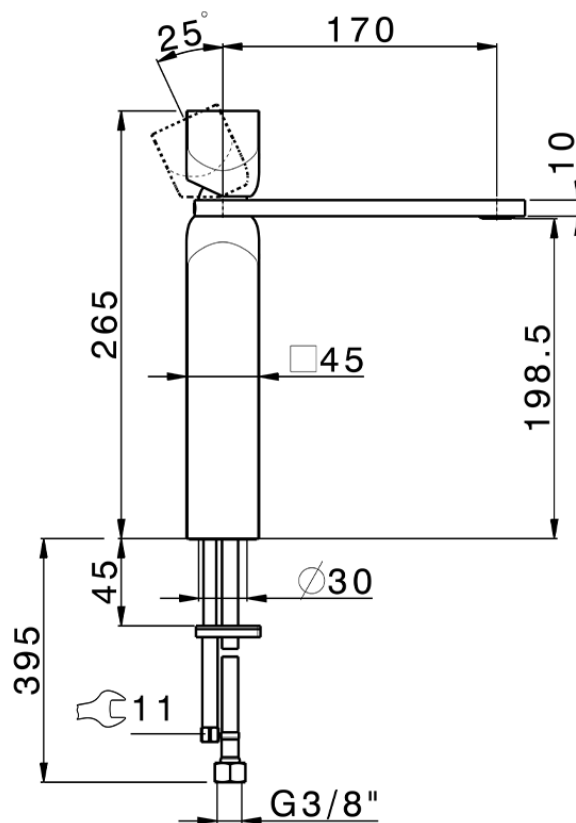

Single lever tall washbasin mixer HI-RISE_RI003544

RI003544

<https://en.cisal.it/single-lever-tall-washbasin-mixer-hi-rise-ri003544>

2026-05-17