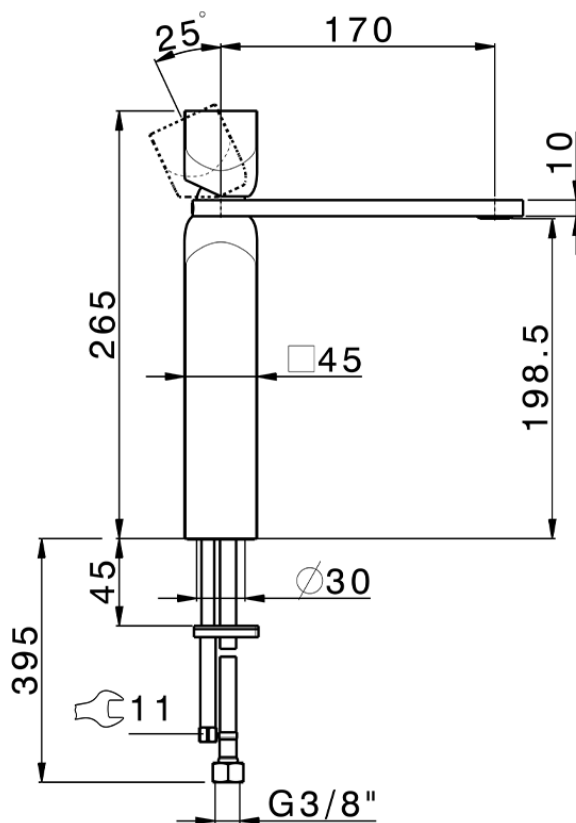

**Single lever tall washbasin mixer HI-RISE\_RI003544**

RI003544

<https://en.cisal.it/single-lever-tall-washbasin-mixer-hi-rise-ri003544>

2026-06-14