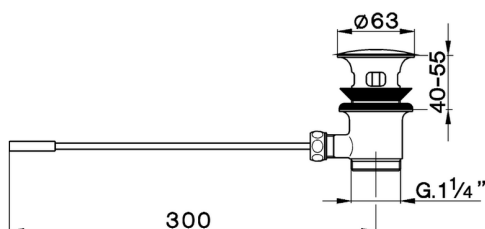

## Automatic pop-up waste COMPONENTS\_ZA005800

MODEL **ZA005800**

Automatic pop-up waste, frontal rod

AVAILABLE FINISHINGS

**21** 21 Chrome

**2A** 2A Satin Brushed Nickel

CHARACTERISTICS

2024-10-18