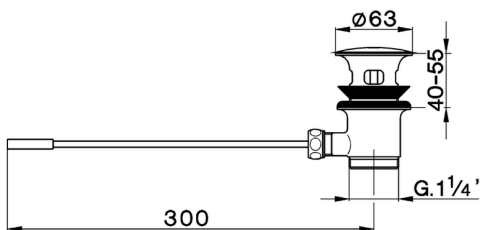

Automatic pop-up waste COMPONENTS_ZA005800

MODEL **ZA005800**

Automatic pop-up waste, frontal rod

AVAILABLE FINISHINGS

21 21 Chrome

2A 2A Satin Brushed Nickel

CHARACTERISTICS

2024-10-18