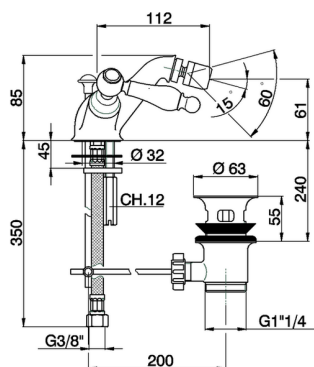

Bidet mixer ARCANA TOSCANA_TS000550

MODEL **TS000550**

Bidet mixer, with automatic 1"1/4 automatic pop-up waste, G.3/8" stainless steel flexible hoses

AVAILABLE FINISHINGS

-  **21** 21 Chrome
-  **24** 24 Gold
-  **26** 26 Old Copper
-  **27** 27 Old Bronze
-  **2A** 2A Satin Brushed Nickel
-  **74** 74 Chrome/Gold

CHARACTERISTICS

Bidet mixer ARCANA TOSCANA_TS000550