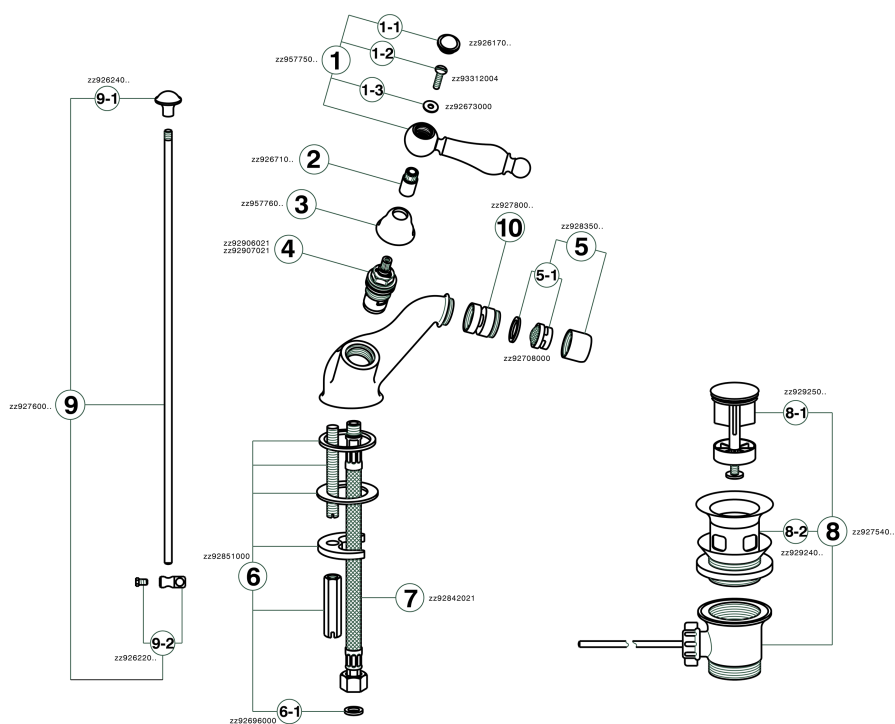

Bidet mixer ARCANA TOSCANA_TS000550

TS000550

<https://en.cisal.it/bidet-mixer-arcana-toscana-ts000550>

2026-04-29