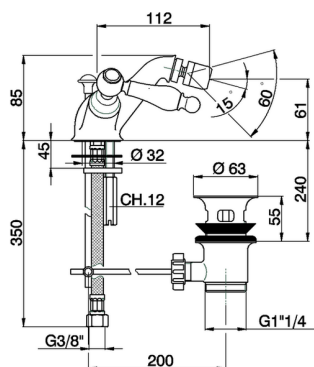

AVAILABLE FINISHINGS

- **21** 21 Chrome
- **24** 24 Gold
- **26** 26 Old Copper
- **27** 27 Old Bronze
- **2A** 2A Satin Brushed Nickel
- **74** 74 Chrome/Gold