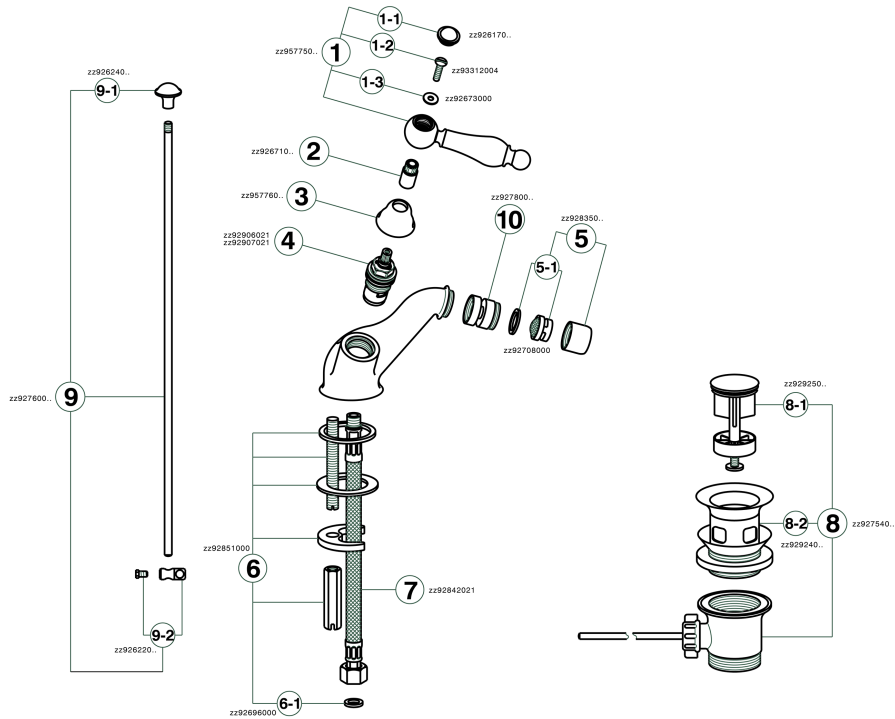

## Bidet mixer ARCANA TOSCANA\_TS000550

MODEL **TS000550**

Bidet mixer, with automatic 1"1/4 automatic pop-up waste, G.3/8" stainless steel flexible hoses

### AVAILABLE FINISHINGS

-  **21** 21 Chrome
-  **24** 24 Gold
-  **26** 26 Old Copper
-  **27** 27 Old Bronze
-  **2A** 2A Satin Brushed Nickel
-  **74** 74 Chrome/Gold

### CHARACTERISTICS

## Bidet mixer ARCANA TOSCANA\_TS000550

TS000550

<https://en.cisal.it/bidet-mixer-arcana-toscana-ts000550>

2026-05-20