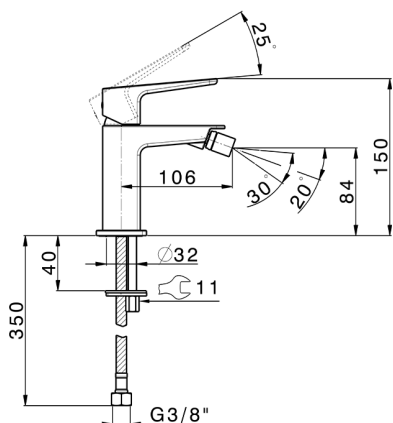

Single lever bidet mixer ROCK&ROLL_RK000564

MODEL **RK000564**

Single lever bidet mixer, without pop up waste, G.3/8"
Stainless Steel Flexible

AVAILABLE FINISHINGS

- 
21 21 Chrome
- 
2F 2F Brushed Nickel
- 
40 40 Matt Black

CHARACTERISTICS

Cartridge Spare Parts **ZZ96550000**

25 mm Cartridge

Single lever bidet mixer ROCK&ROLL_RK000564

RK000564

<https://en.cisal.it/single-lever-bidet-mixer-rockroll-rk000564>

2026-04-06