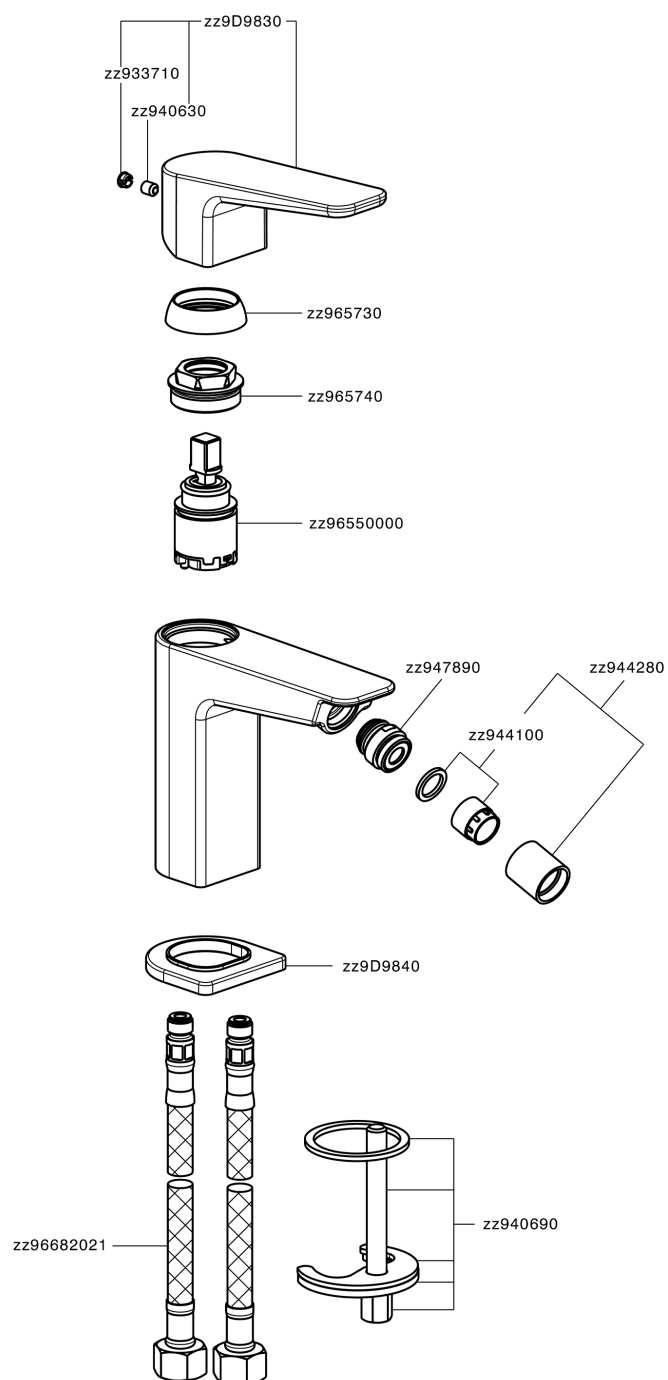

Single lever bidet mixer ROCK&ROLL_RK000564

MODEL **RK000564**

Single lever bidet mixer, without pop up waste, G.3/8"
Stainless Steel Flexible

AVAILABLE FINISHINGS

- 
21 21 Chrome
- 
2F 2F Brushed Nickel
- 
40 40 Matt Black

CHARACTERISTICS

Cartridge Spare Parts **ZZ96550000**

25 mm Cartridge

Single lever bidet mixer ROCK&ROLL_RK000564

RK000564

<https://en.cisal.it/single-lever-bidet-mixer-rockroll-rk000564>

2026-05-02