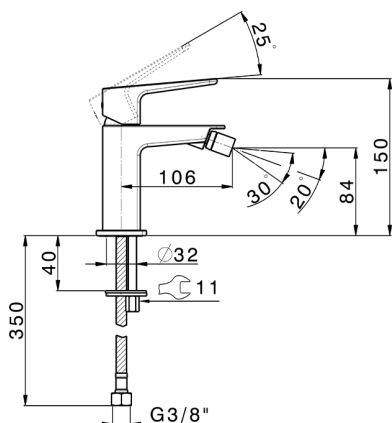

Single lever bidet mixer ROCK&ROLL_RK000564

MODEL **RK000564**

Single lever bidet mixer, without pop up waste, G.3/8"
Stainless Steel Flexible

AVAILABLE FINISHINGS

- 
21 21 Chrome
- 
2F 2F Brushed Nickel
- 
40 40 Matt Black

CHARACTERISTICS

Cartridge Spare Parts **ZZ96550000**

25 mm Cartridge

Single lever bidet mixer ROCK&ROLL_RK000564

RK000564

<https://en.cisal.it/single-lever-bidet-mixer-rockroll-rk000564>

2026-05-02