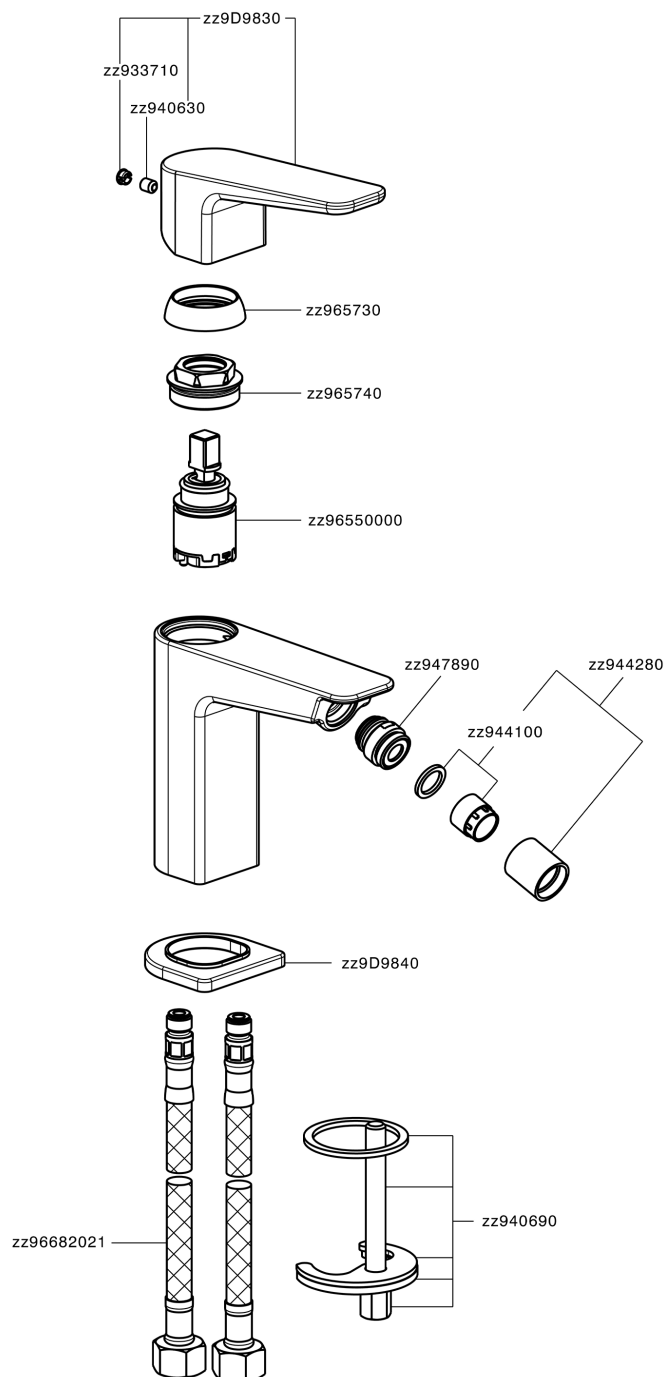

Single lever bidet mixer ROCK&ROLL_RK000564

MODEL **RK000564**

Single lever bidet mixer, without pop up waste, G.3/8"
Stainless Steel Flexible

AVAILABLE FINISHINGS

- 
21 21 Chrome
- 
2F 2F Brushed Nickel
- 
40 40 Matt Black

CHARACTERISTICS

Cartridge Spare Parts **ZZ96550000**

25 mm Cartridge

Single lever bidet mixer ROCK&ROLL_RK000564

RK000564

<https://en.cisal.it/single-lever-bidet-mixer-rockroll-rk000564>

2026-04-06