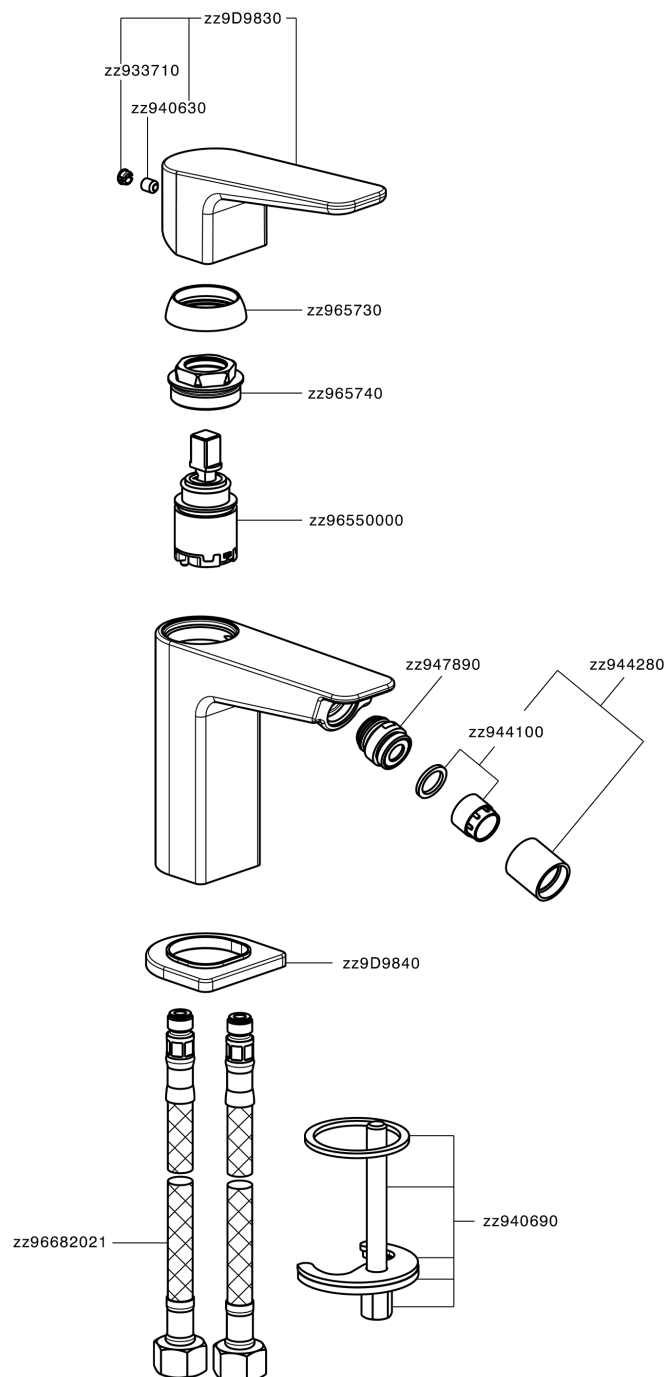

Single lever bidet mixer ROCK&ROLL_RK000564

MODEL **RK000564**

Single lever bidet mixer, without pop up waste, G.3/8"
Stainless Steel Flexible

AVAILABLE FINISHINGS

- 
21 21 Chrome
- 
2F 2F Brushed Nickel
- 
40 40 Matt Black

CHARACTERISTICS

Cartridge Spare Parts **ZZ96550000**

25 mm Cartridge

Single lever bidet mixer ROCK&ROLL_RK000564

RK000564

<https://en.cisal.it/single-lever-bidet-mixer-rockroll-rk000564>

2026-06-14