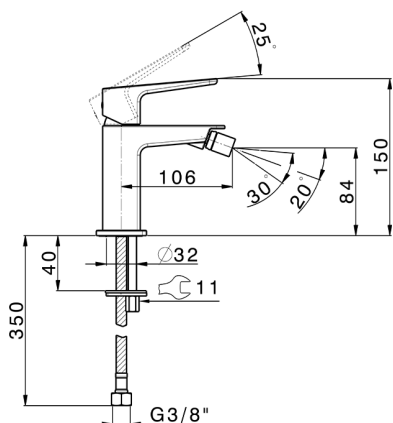

Single lever bidet mixer ROCK&ROLL_RK000564

MODEL **RK000564**

Single lever bidet mixer, without pop up waste, G.3/8"
Stainless Steel Flexible

AVAILABLE FINISHINGS

- 
21 21 Chrome
- 
2F 2F Brushed Nickel
- 
40 40 Matt Black

CHARACTERISTICS

Cartridge Spare Parts **ZZ96550000**

25 mm Cartridge

Single lever bidet mixer ROCK&ROLL_RK000564

RK000564

<https://en.cisal.it/single-lever-bidet-mixer-rockroll-rk000564>

2026-06-14