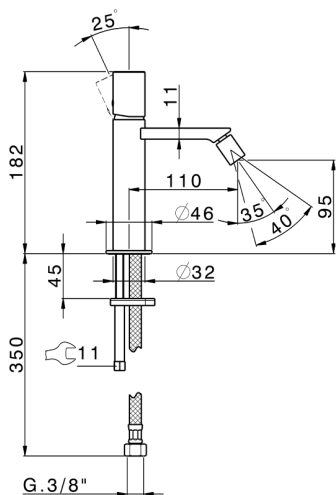

## Single lever bidet mixer SMOOTH X32\_X4000564

MODEL **X4000564**

Single lever bidet mixer, without pop up waste, G.3/8" Stainless Steel Flexible, with smooth lever, Inox AISI 316L

### CHARACTERISTICS

Cartridge Spare Parts **ZZ96550000**

**25 mm Cartridge**

## Single lever bidet mixer SMOOTH X32\_X4000564

X4000564

<https://en.cisal.it/single-lever-bidet-mixer-smooth-x32-x4000564>

2026-05-17