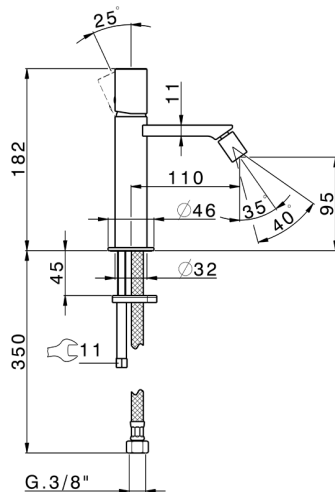

## Single lever bidet mixer SMOOTH X32\_X4000564

MODEL **X4000564**

Single lever bidet mixer, without pop up waste, G.3/8" Stainless Steel Flexible, with smooth lever, Inox AISI 316L

### CHARACTERISTICS

Cartridge Spare Parts **ZZ96550000**

**25 mm Cartridge**

## Single lever bidet mixer SMOOTH X32\_X4000564

X4000564

<https://en.cisal.it/single-lever-bidet-mixer-smooth-x32-x4000564>

2026-04-26