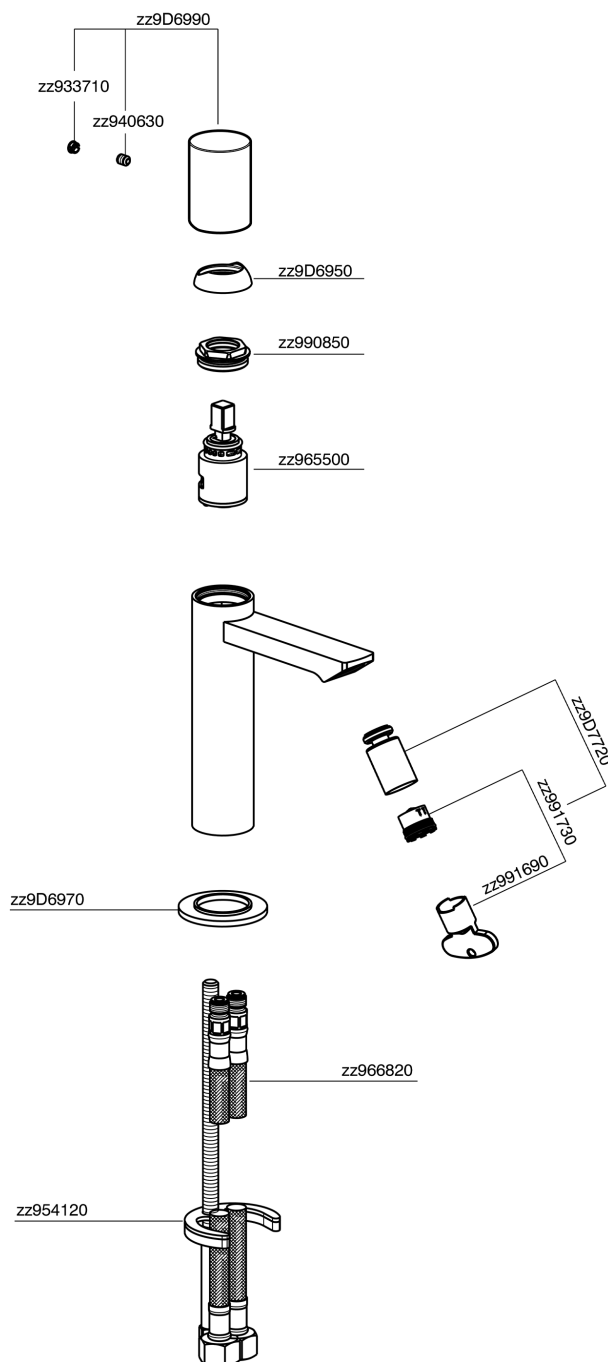

## Single lever bidet mixer SMOOTH X32\_X4000564

MODEL **X4000564**

Single lever bidet mixer, without pop up waste, G.3/8" Stainless Steel Flexible, with smooth lever, Inox AISI 316L

### CHARACTERISTICS

Cartridge Spare Parts **ZZ96550000**

**25 mm Cartridge**

## Single lever bidet mixer SMOOTH X32\_X4000564

X4000564

<https://en.cisal.it/single-lever-bidet-mixer-smooth-x32-x4000564>

2026-05-17