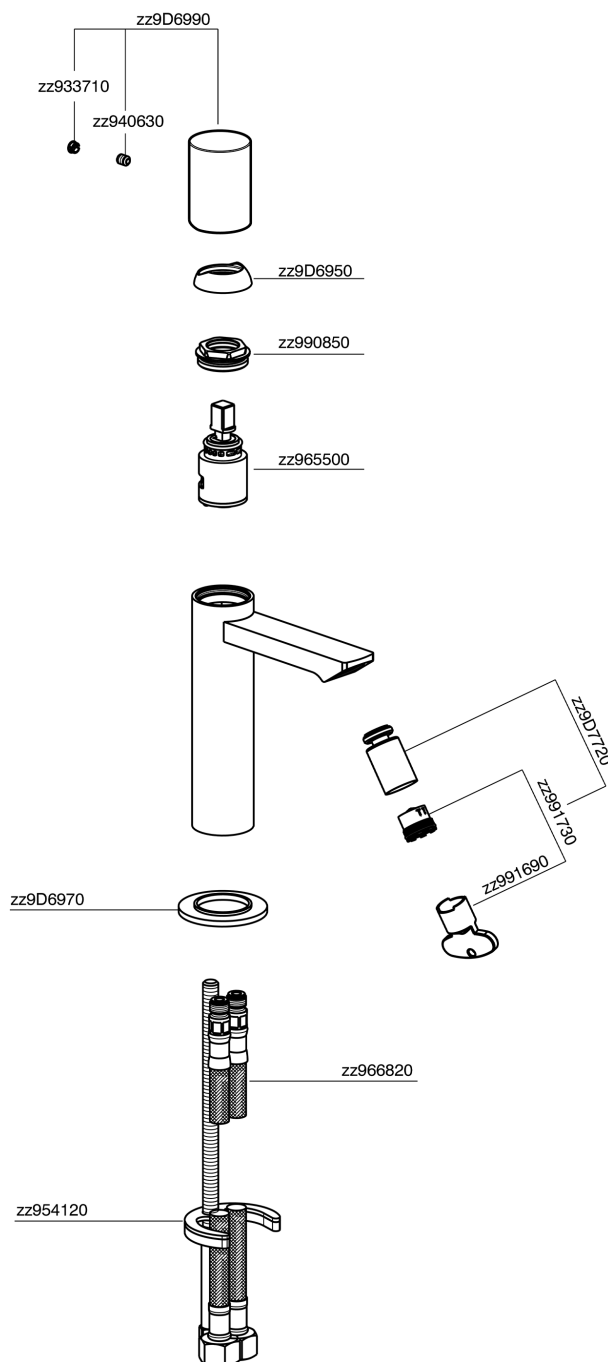

## Single lever bidet mixer SMOOTH X32\_X4000564

MODEL **X4000564**

Single lever bidet mixer, without pop up waste, G.3/8" Stainless Steel Flexible, with smooth lever, Inox AISI 316L

### CHARACTERISTICS

Cartridge Spare Parts **ZZ96550000**

**25 mm Cartridge**

## Single lever bidet mixer SMOOTH X32\_X4000564

X4000564

<https://en.cisal.it/single-lever-bidet-mixer-smooth-x32-x4000564>

2026-04-26