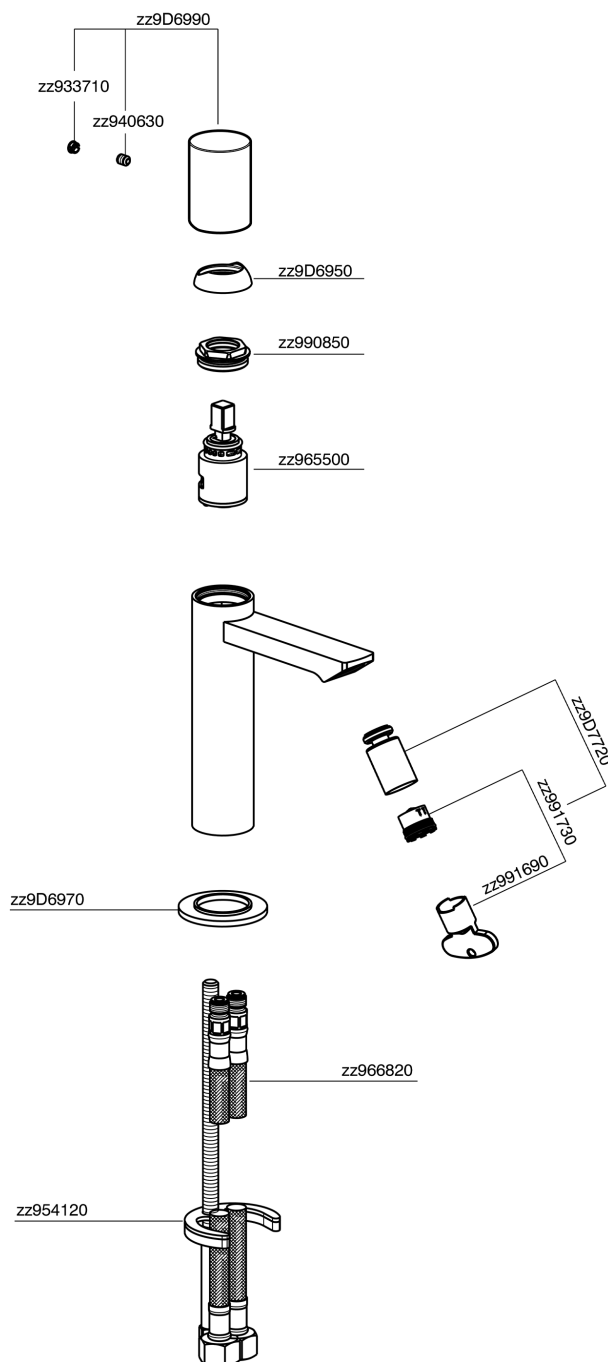

Single lever bidet mixer SMOOTH X32_X4000564

X4000564

<https://en.cisal.it/single-lever-bidet-mixer-smooth-x32-x4000564>

2026-05-01