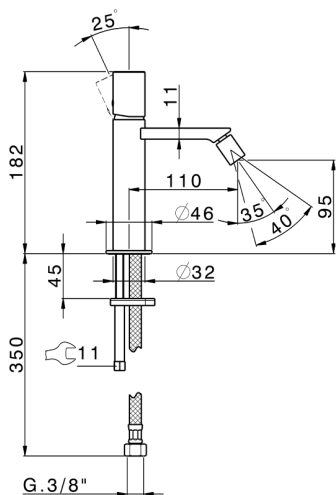

## Single lever bidet mixer SMOOTH X32\_X4000564

MODEL **X4000564**

Single lever bidet mixer, without pop up waste, G.3/8" Stainless Steel Flexible, with smooth lever, Inox AISI 316L

### CHARACTERISTICS

Cartridge Spare Parts **ZZ96550000**

**25 mm Cartridge**

## Single lever bidet mixer SMOOTH X32\_X4000564

X4000564

<https://en.cisal.it/single-lever-bidet-mixer-smooth-x32-x4000564>

2026-05-01