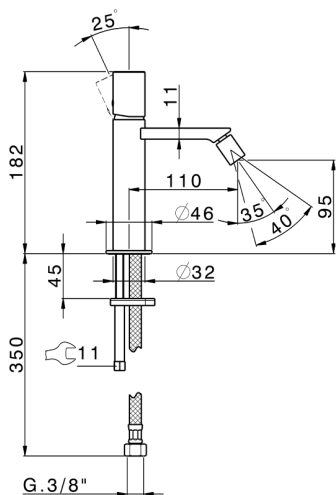

Single lever bidet mixer SMOOTH X32_X4000564

MODEL **X4000564**

Single lever bidet mixer, without pop up waste, G.3/8" Stainless Steel Flexible, with smooth lever, Inox AISI 316L

AVAILABLE FINISHINGS

-  **D1** D1 Brushed Inox
-  **5H** 5H Dark Brass Brushed
-  **5L** 5L Brushed Black Titanium
-  **5N** 5N Brushed Rose Gold

CHARACTERISTICS

Cartridge Spare Parts **ZZ96550000**

25 mm Cartridge

Single lever bidet mixer SMOOTH X32_X4000564

X4000564

<https://en.cisal.it/single-lever-bidet-mixer-smooth-x32-x4000564>

2026-05-09