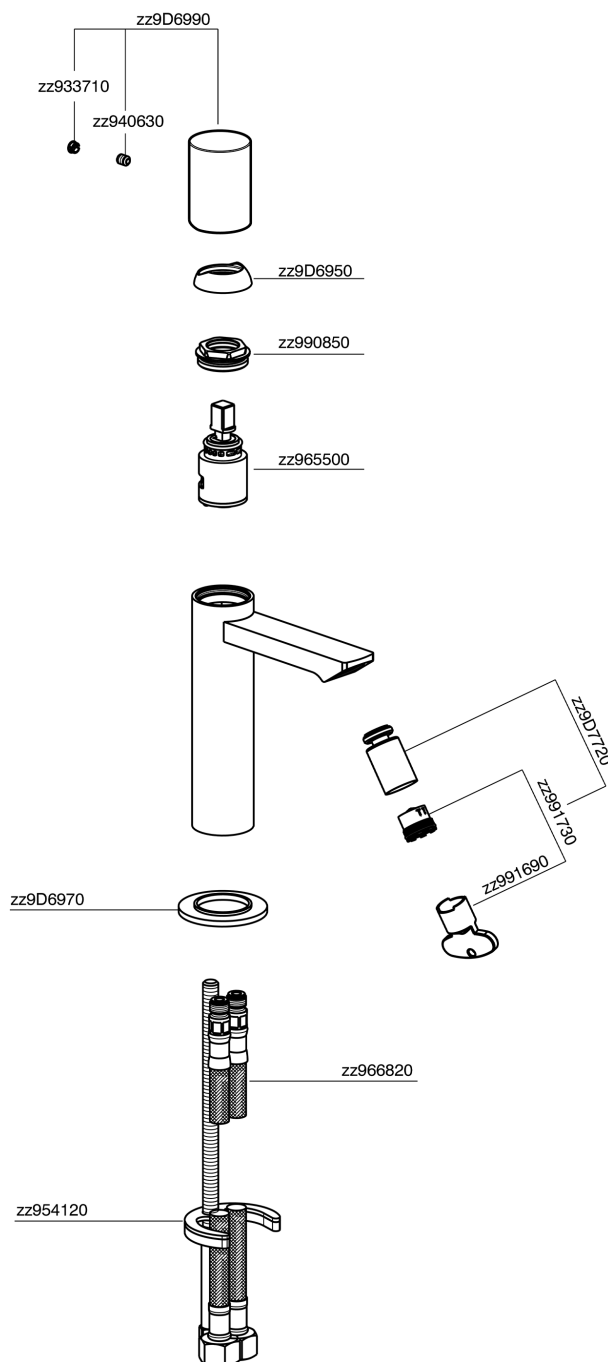

## Single lever bidet mixer SMOOTH X32\_X4000564

MODEL **X4000564**

Single lever bidet mixer, without pop up waste, G.3/8" Stainless Steel Flexible, with smooth lever, Inox AISI 316L

### CHARACTERISTICS

Cartridge Spare Parts **ZZ96550000**

**25 mm Cartridge**

## Single lever bidet mixer SMOOTH X32\_X4000564

X4000564

<https://en.cisal.it/single-lever-bidet-mixer-smooth-x32-x4000564>

2026-05-01