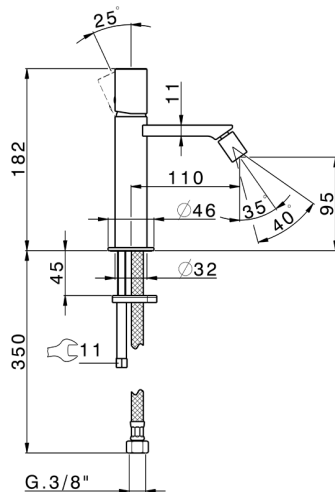

Single lever bidet mixer SMOOTH X32_X4000564

MODEL **X4000564**

Single lever bidet mixer, without pop up waste, G.3/8" Stainless Steel Flexible, with smooth lever, Inox AISI 316L

AVAILABLE FINISHINGS

-  **D1** D1 Brushed Inox
-  **5H** 5H Dark Brass Brushed
-  **5L** 5L Brushed Black Titanium
-  **5N** 5N Brushed Rose Gold

CHARACTERISTICS

Cartridge Spare Parts **ZZ96550000**

25 mm Cartridge

Single lever bidet mixer SMOOTH X32_X4000564

X4000564

<https://en.cisal.it/single-lever-bidet-mixer-smooth-x32-x4000564>

2026-06-14