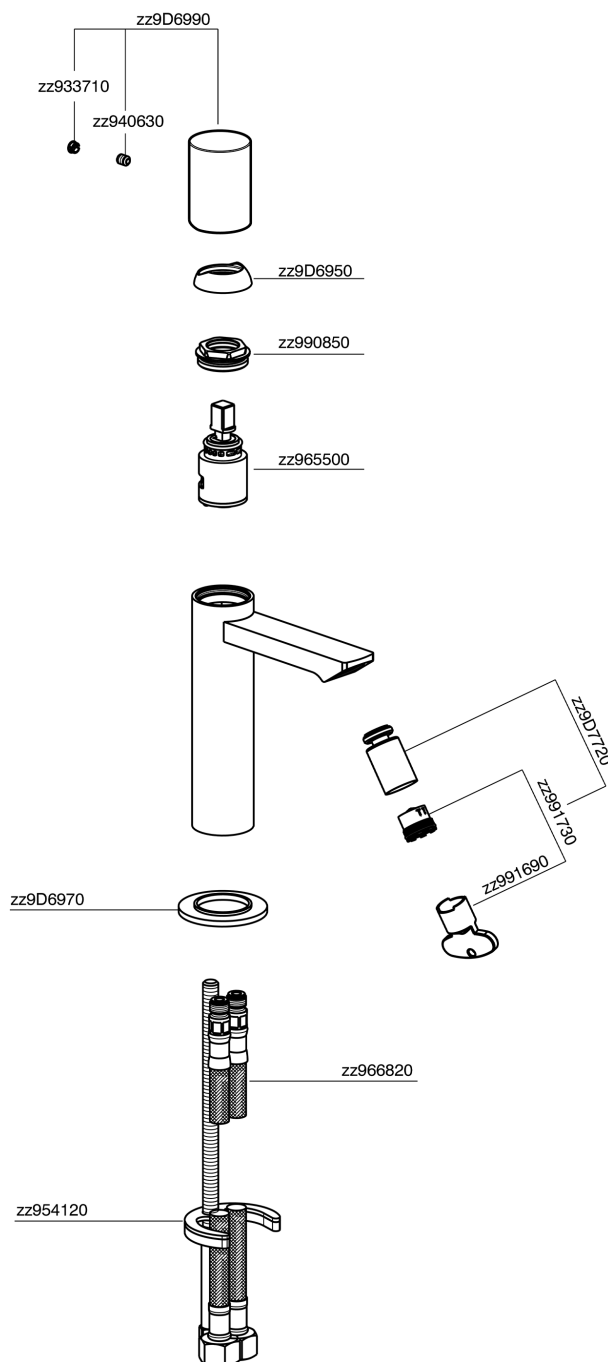

Single lever bidet mixer SMOOTH X32_X4000564

MODEL **X4000564**

Single lever bidet mixer, without pop up waste, G.3/8" Stainless Steel Flexible, with smooth lever, Inox AISI 316L

AVAILABLE FINISHINGS

-  **D1** D1 Brushed Inox
-  **5H** 5H Dark Brass Brushed
-  **5L** 5L Brushed Black Titanium
-  **5N** 5N Brushed Rose Gold

CHARACTERISTICS

Cartridge Spare Parts **ZZ96550000**

25 mm Cartridge

Single lever bidet mixer SMOOTH X32_X4000564

X4000564

<https://en.cisal.it/single-lever-bidet-mixer-smooth-x32-x4000564>

2026-04-06