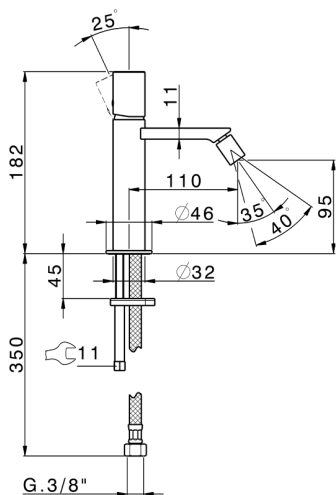

Single lever bidet mixer SMOOTH X32_X4000564

MODEL **X4000564**

Single lever bidet mixer, without pop up waste, G.3/8" Stainless Steel Flexible, with smooth lever, Inox AISI 316L

AVAILABLE FINISHINGS

-  **D1** D1 Brushed Inox
-  **5H** 5H Dark Brass Brushed
-  **5L** 5L Brushed Black Titanium
-  **5N** 5N Brushed Rose Gold

CHARACTERISTICS

Cartridge Spare Parts **ZZ96550000**

25 mm Cartridge

Single lever bidet mixer SMOOTH X32_X4000564

X4000564

<https://en.cisal.it/single-lever-bidet-mixer-smooth-x32-x4000564>

2026-04-06