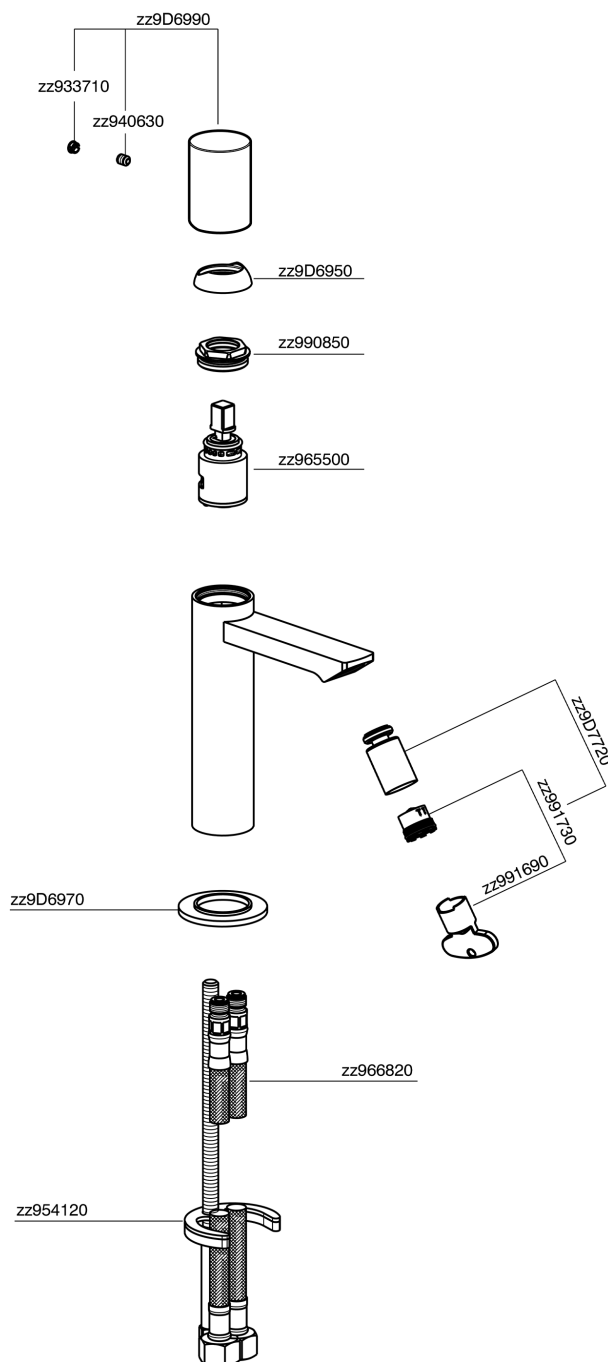

Single lever bidet mixer SMOOTH X32_X4000564

MODEL **X4000564**

Single lever bidet mixer, without pop up waste, G.3/8" Stainless Steel Flexible, with smooth lever, Inox AISI 316L

AVAILABLE FINISHINGS

-  **D1** D1 Brushed Inox
-  **5H** 5H Dark Brass Brushed
-  **5L** 5L Brushed Black Titanium
-  **5N** 5N Brushed Rose Gold

CHARACTERISTICS

Cartridge Spare Parts **ZZ96550000**

25 mm Cartridge

Single lever bidet mixer SMOOTH X32_X4000564

X4000564

<https://en.cisal.it/single-lever-bidet-mixer-smooth-x32-x4000564>

2026-06-14