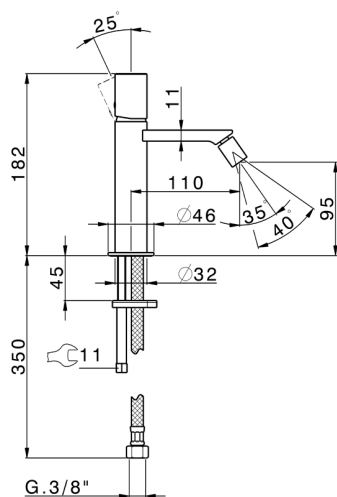

Single lever bidet mixer SMOOTH X32_X4000564

MODEL **X4000564**

Single lever bidet mixer, without pop up waste, G.3/8" Stainless Steel Flexible, with smooth lever, Inox AISI 316L

AVAILABLE FINISHINGS

-  **D1** D1 Brushed Inox
-  **5H** 5H Dark Brass Brushed
-  **5L** 5L Brushed Black Titanium
-  **5N** 5N Brushed Rose Gold

CHARACTERISTICS

Cartridge Spare Parts **ZZ96550000**

25 mm Cartridge

Single lever bidet mixer SMOOTH X32_X4000564

X4000564

<https://en.cisal.it/single-lever-bidet-mixer-smooth-x32-x4000564>

2026-05-17