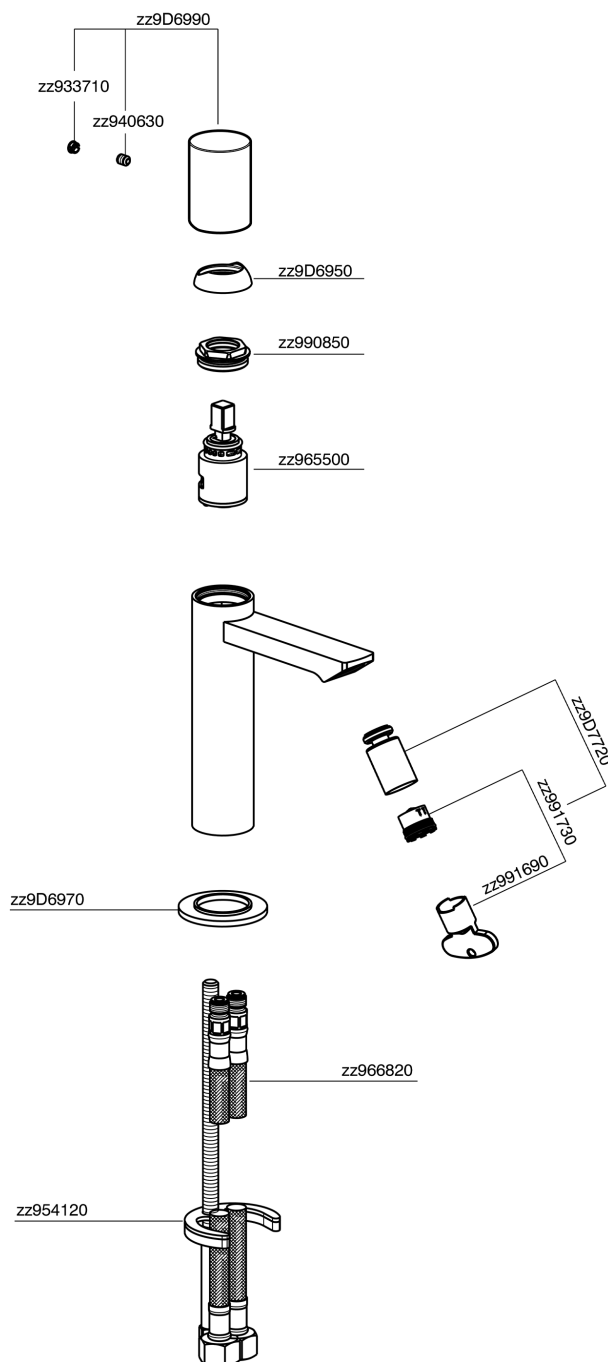

Single lever bidet mixer SMOOTH X32_X4000564

MODEL **X4000564**

Single lever bidet mixer, without pop up waste, G.3/8" Stainless Steel Flexible, with smooth lever, Inox AISI 316L

AVAILABLE FINISHINGS

-  **D1** D1 Brushed Inox
-  **5H** 5H Dark Brass Brushed
-  **5L** 5L Brushed Black Titanium
-  **5N** 5N Brushed Rose Gold

CHARACTERISTICS

Cartridge Spare Parts **ZZ96550000**

25 mm Cartridge

Single lever bidet mixer SMOOTH X32_X4000564

X4000564

<https://en.cisal.it/single-lever-bidet-mixer-smooth-x32-x4000564>

2026-05-17