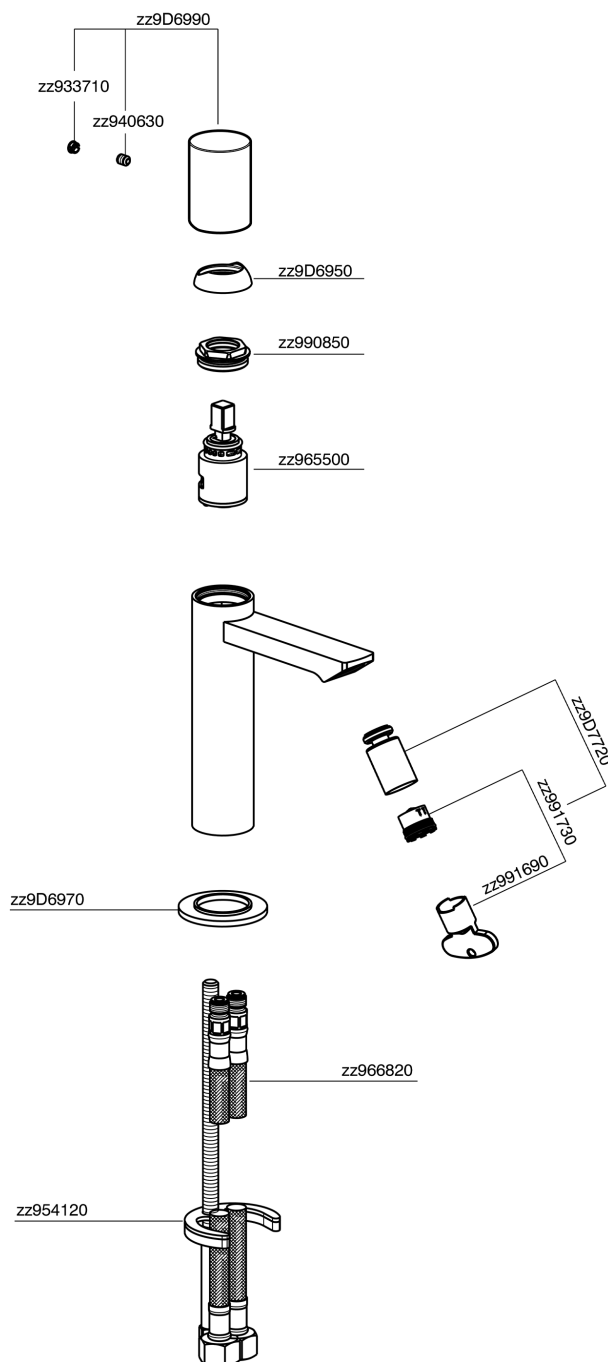

## Single lever bidet mixer SMOOTH X32\_X4000564

X4000564

<https://en.cisal.it/single-lever-bidet-mixer-smooth-x32-x4000564>

2026-06-06