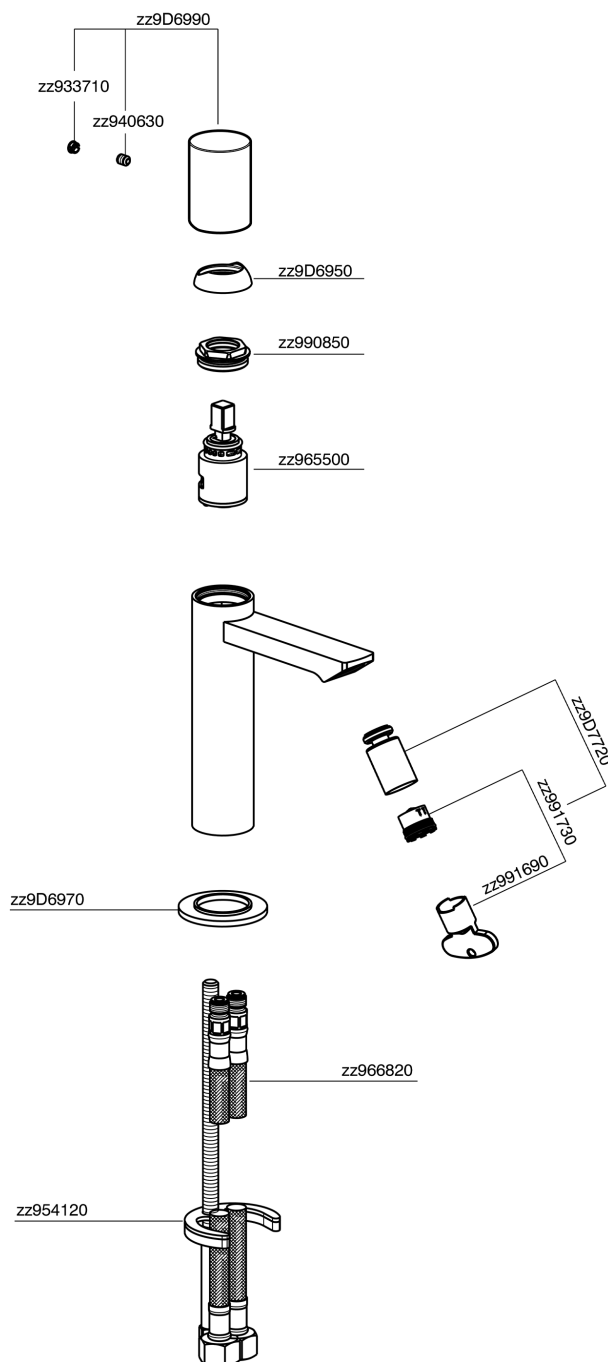

## Single lever bidet mixer SMOOTH X32\_X4000564

X4000564

<https://en.cisal.it/single-lever-bidet-mixer-smooth-x32-x4000564>

2026-04-06