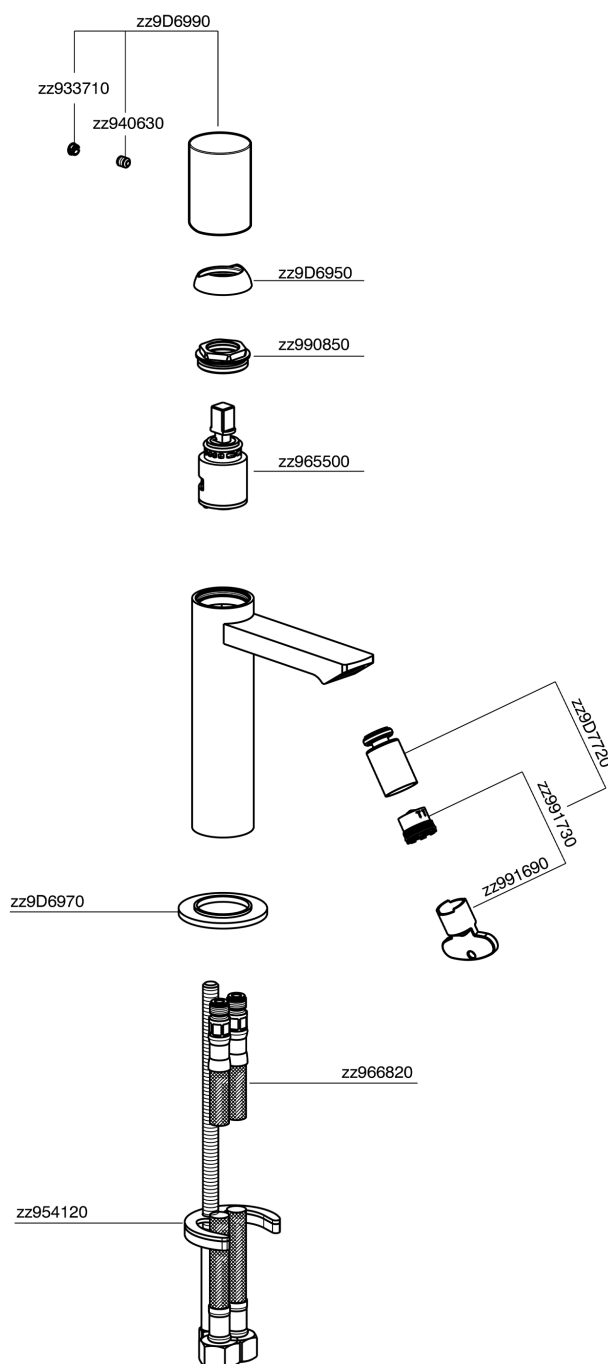

## Single lever bidet mixer SMOOTH X32\_X4000564

X4000564

<https://en.cisal.it/single-lever-bidet-mixer-smooth-x32-x4000564>

2026-04-06