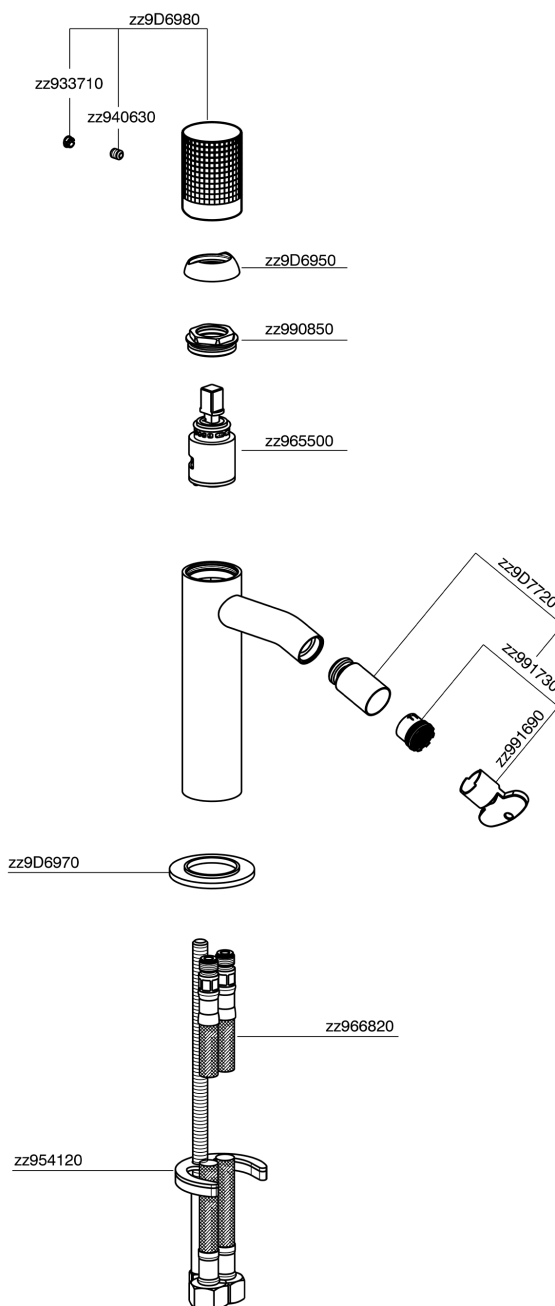

Single lever bidet mixer NUANCE X32_X1000564

MODEL **X1000564**

Single lever bidet mixer, without pop up waste, G.3/8"
Stainless Steel Flexible, Inox AISI 316L

AVAILABLE FINISHINGS

-  **D1** D1 Brushed Inox
-  **5H** 5H Dark Brass Brushed
-  **5L** 5L Brushed Black Titanium
-  **5N** 5N Brushed Rose Gold

CHARACTERISTICS

Cartridge Spare Parts **ZZ96550000**

25 mm Cartridge

Single lever bidet mixer NUANCE X32_X1000564

X1000564

<https://en.cisal.it/single-lever-bidet-mixer-nuance-x32-x1000564>

2026-06-13