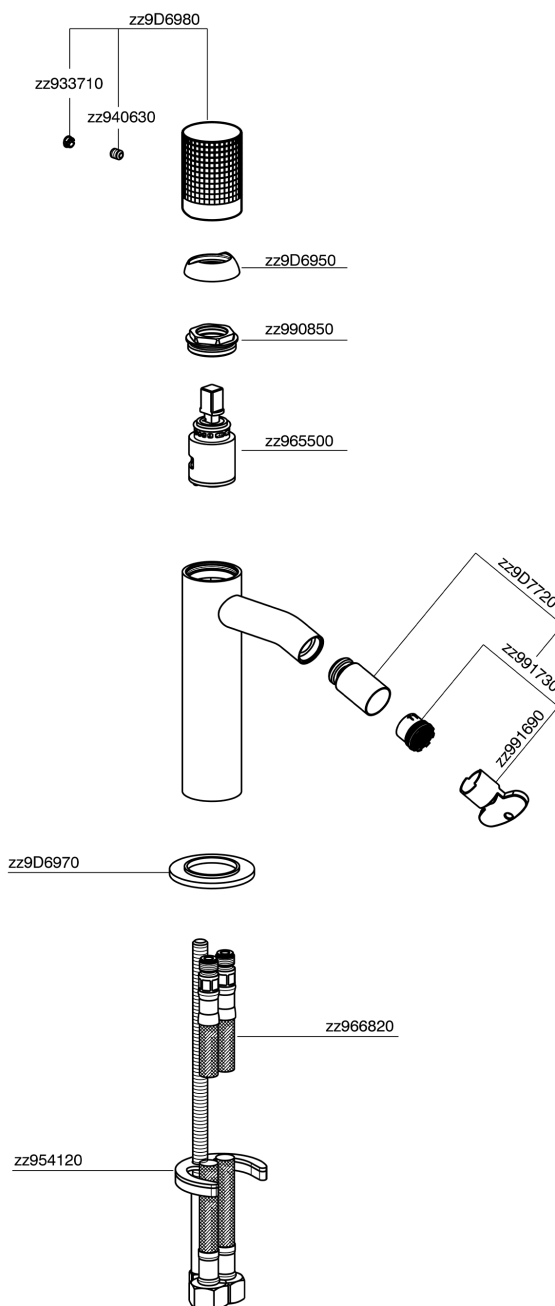

Single lever bidet mixer NUANCE X32_X1000564

MODEL **X1000564**

Single lever bidet mixer, without pop up waste, G.3/8"
Stainless Steel Flexible, Inox AISI 316L

AVAILABLE FINISHINGS

-  **D1** D1 Brushed Inox
-  **5H** 5H Dark Brass Brushed
-  **5L** 5L Brushed Black Titanium
-  **5N** 5N Brushed Rose Gold

CHARACTERISTICS

Cartridge Spare Parts **ZZ96550000**

25 mm Cartridge

Single lever bidet mixer NUANCE X32_X1000564

X1000564

<https://en.cisal.it/single-lever-bidet-mixer-nuance-x32-x1000564>

2026-04-26