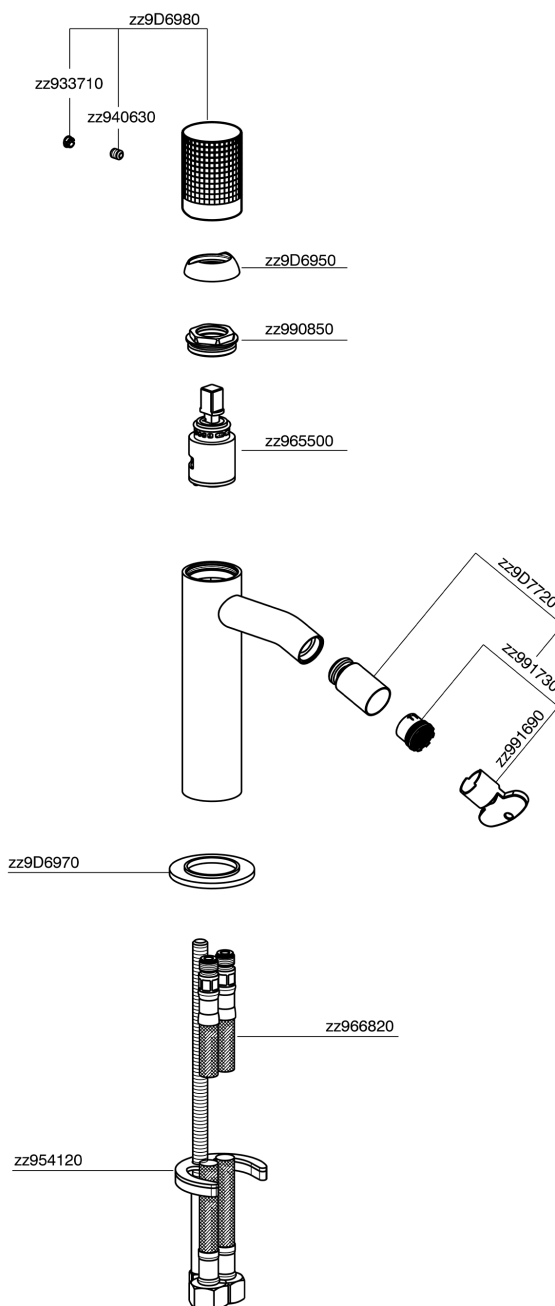

Single lever bidet mixer NUANCE X32_X1000564

X1000564

<https://en.cisal.it/single-lever-bidet-mixer-nuance-x32-x1000564>

2026-04-26