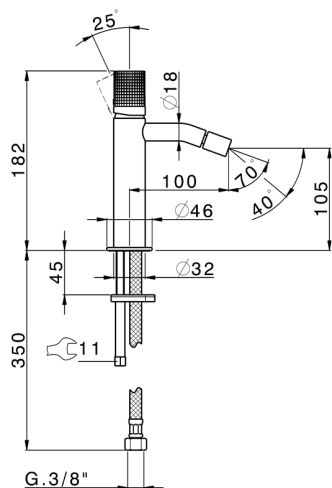

Single lever bidet mixer NUANCE X32_X1000564

MODEL **X1000564**

Single lever bidet mixer, without pop up waste, G.3/8"
Stainless Steel Flexible, Inox AISI 316L

AVAILABLE FINISHINGS

-  **D1** D1 Brushed Inox
-  **5H** 5H Dark Brass Brushed
-  **5L** 5L Brushed Black Titanium
-  **5N** 5N Brushed Rose Gold

CHARACTERISTICS

Cartridge Spare Parts **ZZ96550000**

25 mm Cartridge

Single lever bidet mixer NUANCE X32_X1000564

X1000564

<https://en.cisal.it/single-lever-bidet-mixer-nuance-x32-x1000564>

2026-04-26