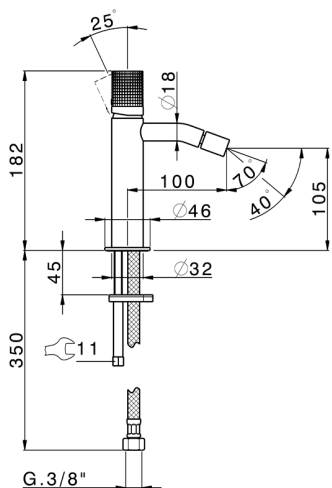

## Single lever bidet mixer NUANCE X32\_X1000564

MODEL **X1000564**

Single lever bidet mixer, without pop up waste, G.3/8"  
Stainless Steel Flexible, Inox AISI 316L

### CHARACTERISTICS

Cartridge Spare Parts **ZZ96550000**

**25 mm Cartridge**

## Single lever bidet mixer NUANCE X32\_X1000564

X1000564

<https://en.cisal.it/single-lever-bidet-mixer-nuance-x32-x1000564>

2026-04-06