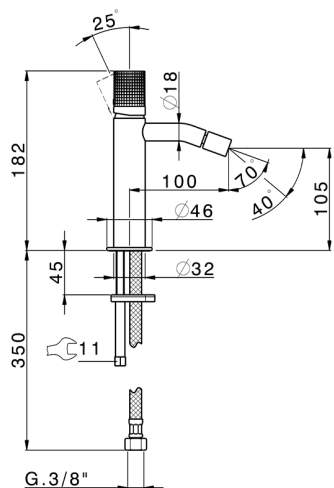

Single lever bidet mixer NUANCE X32_X1000564

MODEL **X1000564**

Single lever bidet mixer, without pop up waste, G.3/8"
Stainless Steel Flexible, Inox AISI 316L

AVAILABLE FINISHINGS

-  **D1** D1 Brushed Inox
-  **5H** 5H Dark Brass Brushed
-  **5L** 5L Brushed Black Titanium
-  **5N** 5N Brushed Rose Gold

CHARACTERISTICS

Cartridge Spare Parts **ZZ96550000**

25 mm Cartridge

Single lever bidet mixer NUANCE X32_X1000564

X1000564

<https://en.cisal.it/single-lever-bidet-mixer-nuance-x32-x1000564>

2026-06-13