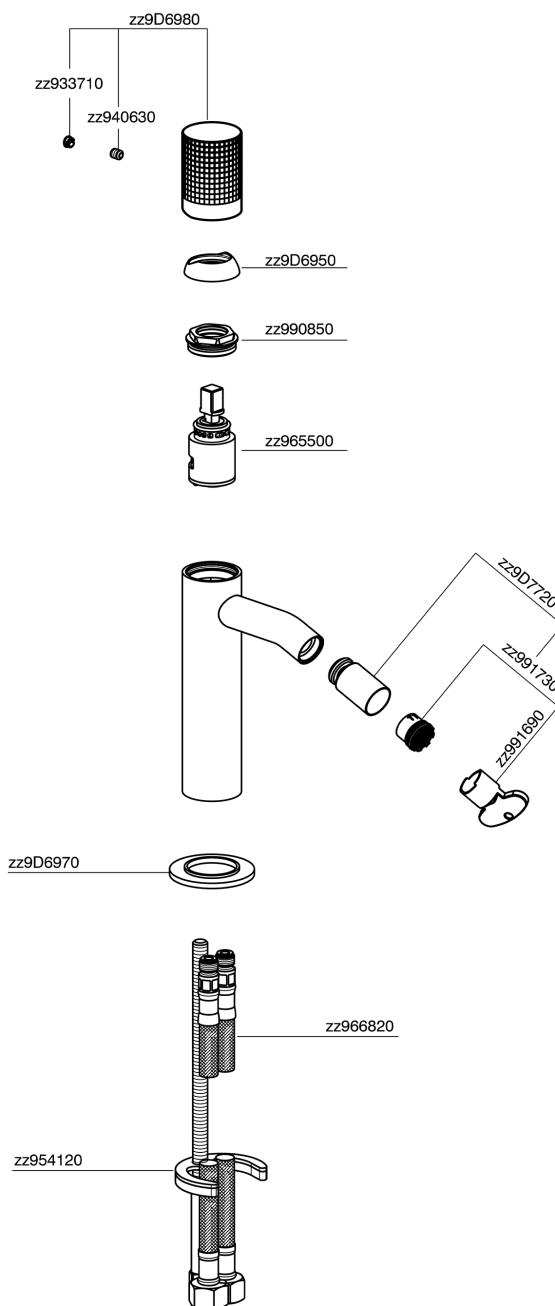

## Single lever bidet mixer NUANCE X32\_X1000564

X1000564

<https://en.cisal.it/single-lever-bidet-mixer-nuance-x32-x1000564>

2026-04-27