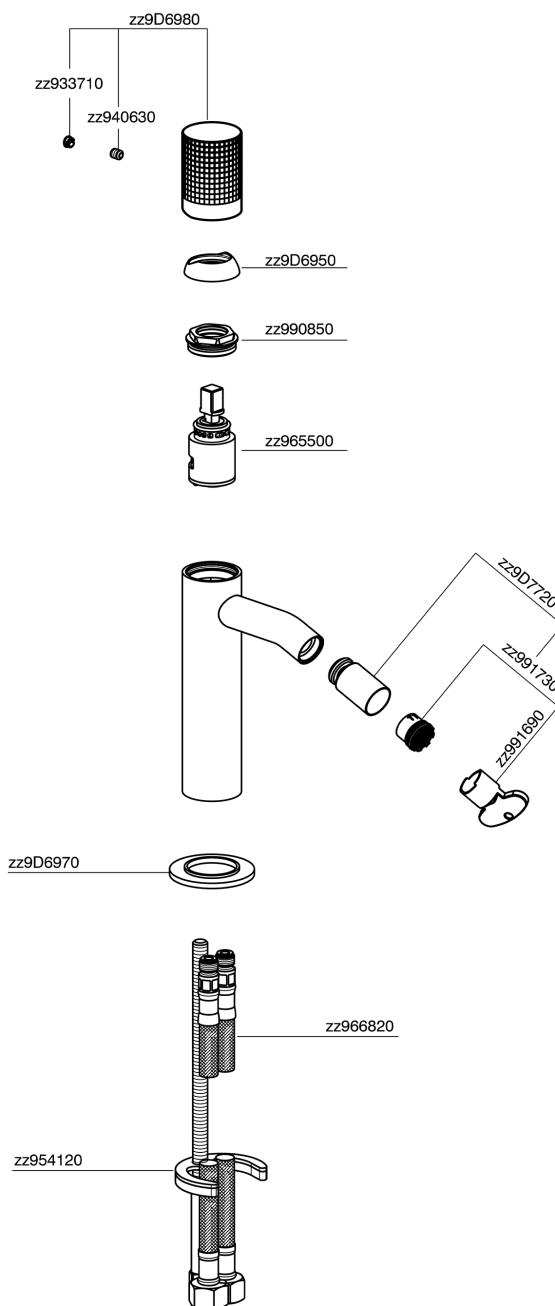

Single lever bidet mixer NUANCE X32_X1000564

X1000564

<https://en.cisal.it/single-lever-bidet-mixer-nuance-x32-x1000564>

2026-06-26