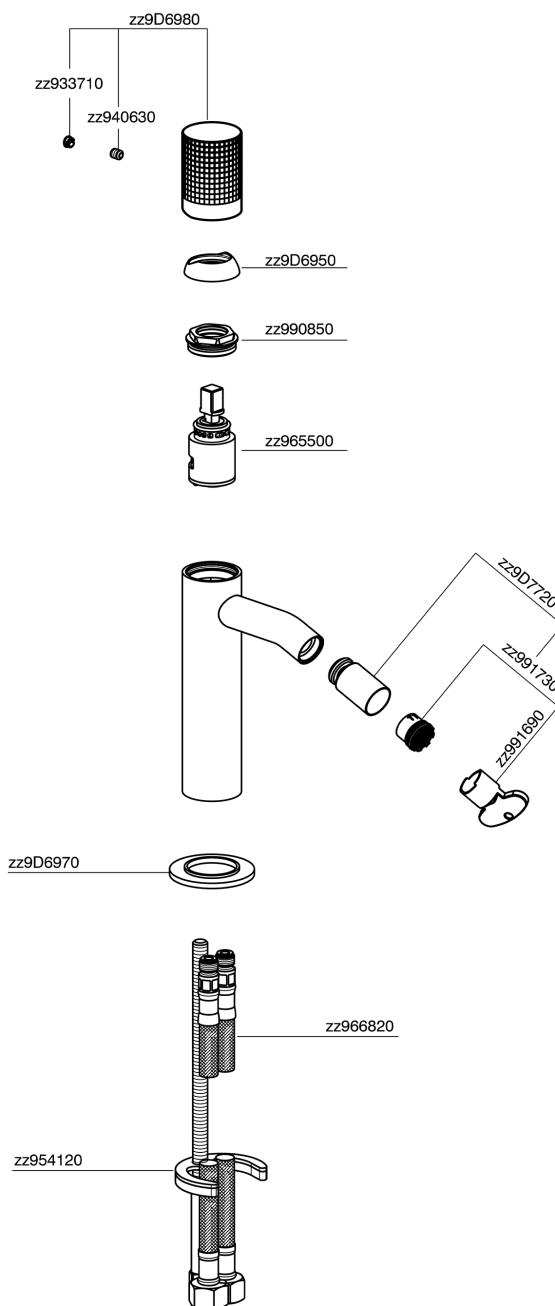

## Single lever bidet mixer NUANCE X32\_X1000564

X1000564

<https://en.cisal.it/single-lever-bidet-mixer-nuance-x32-x1000564>

2026-05-30