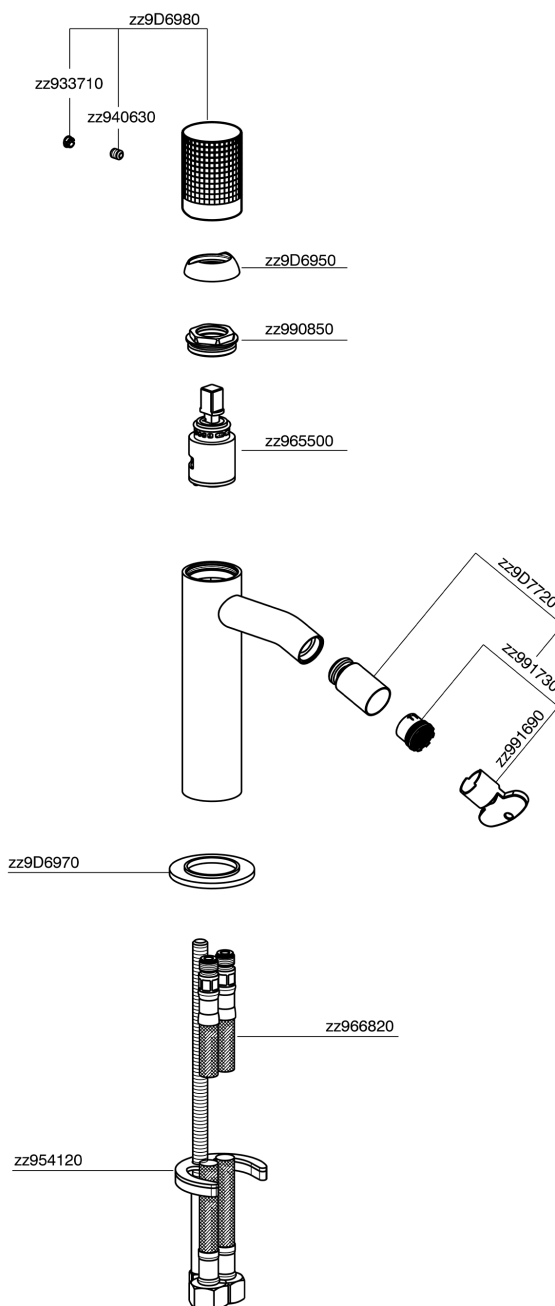

## Single lever bidet mixer NUANCE X32\_X1000564

MODEL **X1000564**

Single lever bidet mixer, without pop up waste, G.3/8"  
Stainless Steel Flexible, Inox AISI 316L

### CHARACTERISTICS

Cartridge Spare Parts **ZZ96550000**

**25 mm Cartridge**

## Single lever bidet mixer NUANCE X32\_X1000564

X1000564

<https://en.cisal.it/single-lever-bidet-mixer-nuance-x32-x1000564>

2026-04-26