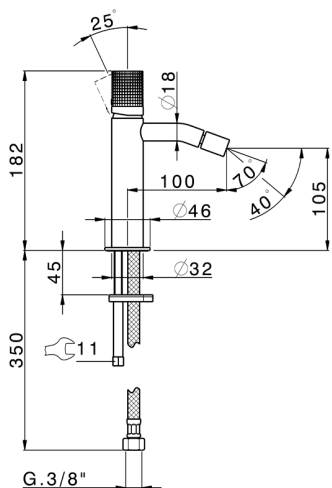

## Single lever bidet mixer NUANCE X32\_X1000564

MODEL **X1000564**

Single lever bidet mixer, without pop up waste, G.3/8"  
Stainless Steel Flexible, Inox AISI 316L

### CHARACTERISTICS

Cartridge Spare Parts **ZZ96550000**

**25 mm Cartridge**