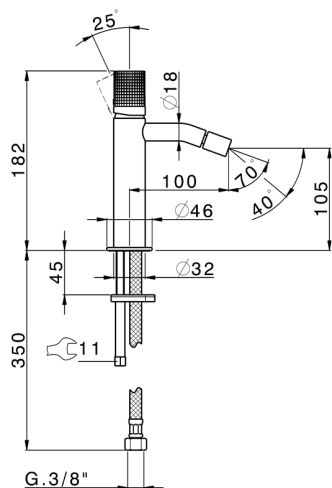

## Single lever bidet mixer NUANCE X32\_X1000564

MODEL **X1000564**

Single lever bidet mixer, without pop up waste, G.3/8"  
Stainless Steel Flexible, Inox AISI 316L

### CHARACTERISTICS

Cartridge Spare Parts **ZZ96550000**

**25 mm Cartridge**

## Single lever bidet mixer NUANCE X32\_X1000564

X1000564

<https://en.cisal.it/single-lever-bidet-mixer-nuance-x32-x1000564>

2026-06-14