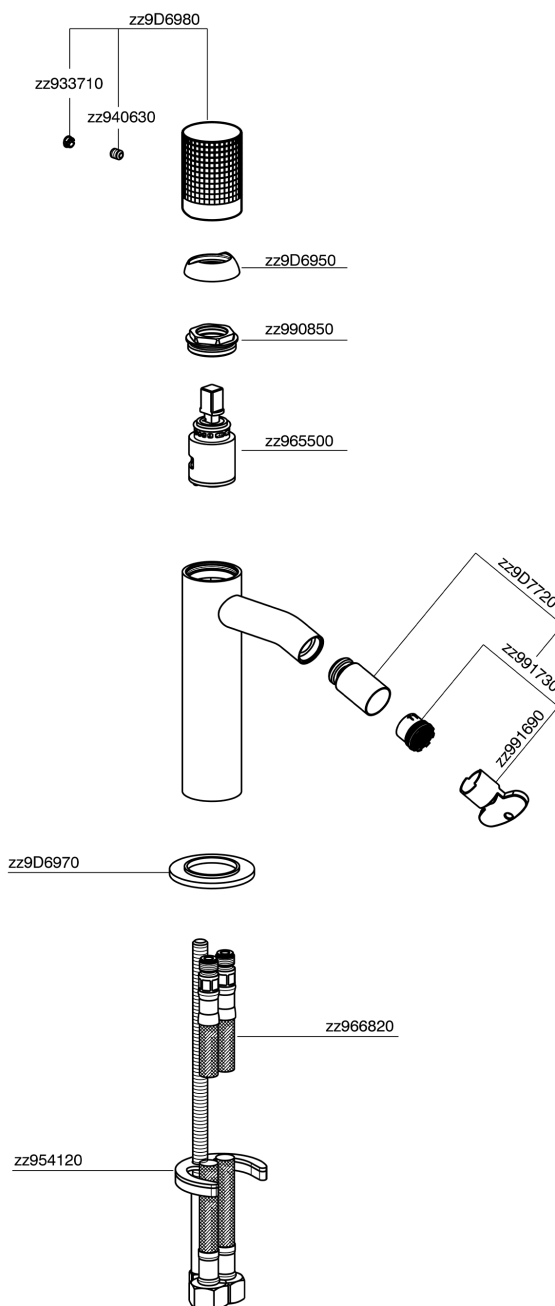

## Single lever bidet mixer NUANCE X32\_X1000564

MODEL **X1000564**

Single lever bidet mixer, without pop up waste, G.3/8"  
Stainless Steel Flexible, Inox AISI 316L

### CHARACTERISTICS

Cartridge Spare Parts **ZZ96550000**

**25 mm Cartridge**

## Single lever bidet mixer NUANCE X32\_X1000564

X1000564

<https://en.cisal.it/single-lever-bidet-mixer-nuance-x32-x1000564>

2026-06-14