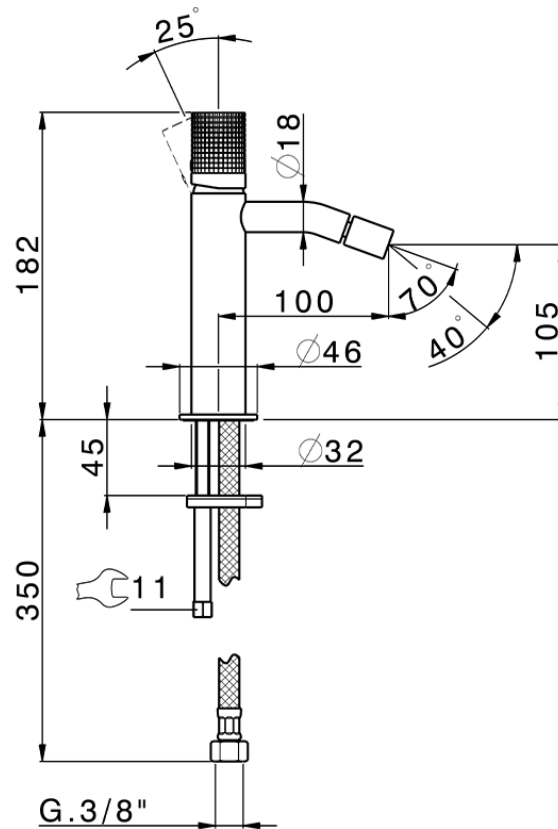

Single lever bidet mixer NUANCE X32_X1000564

X1000564

<https://en.cisal.it/single-lever-bidet-mixer-nuance-x32-x1000564>

2026-04-26