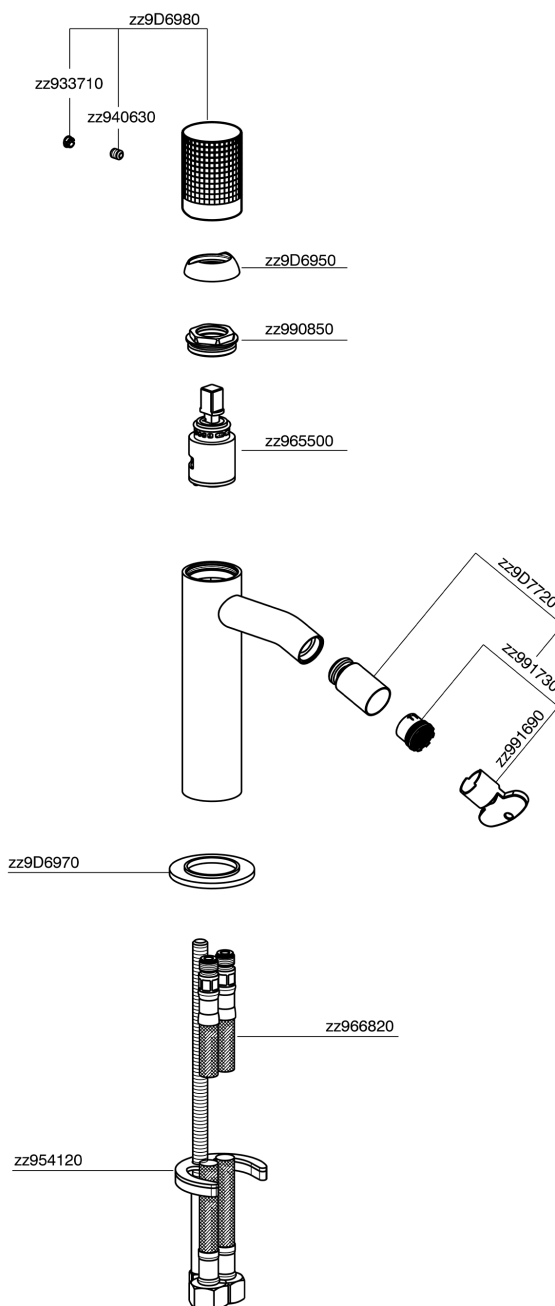

## Single lever bidet mixer NUANCE X32\_X1000564

MODEL **X1000564**

Single lever bidet mixer, without pop up waste, G.3/8"  
Stainless Steel Flexible, Inox AISI 316L

### CHARACTERISTICS

Cartridge Spare Parts **ZZ96550000**

**25 mm Cartridge**

## Single lever bidet mixer NUANCE X32\_X1000564

X1000564

<https://en.cisal.it/single-lever-bidet-mixer-nuance-x32-x1000564>

2026-05-17