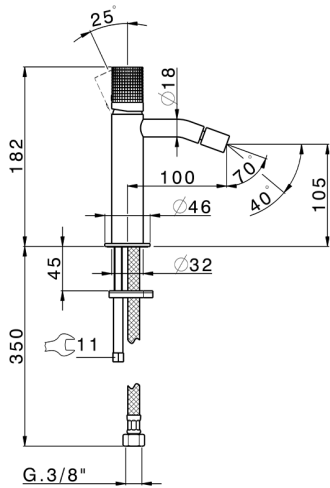

## Single lever bidet mixer NUANCE X32\_X1000564

MODEL **X1000564**

Single lever bidet mixer, without pop up waste, G.3/8"  
Stainless Steel Flexible, Inox AISI 316L

### CHARACTERISTICS

Cartridge Spare Parts **ZZ96550000**

**25 mm Cartridge**

## Single lever bidet mixer NUANCE X32\_X1000564

X1000564

<https://en.cisal.it/single-lever-bidet-mixer-nuance-x32-x1000564>

2026-05-17