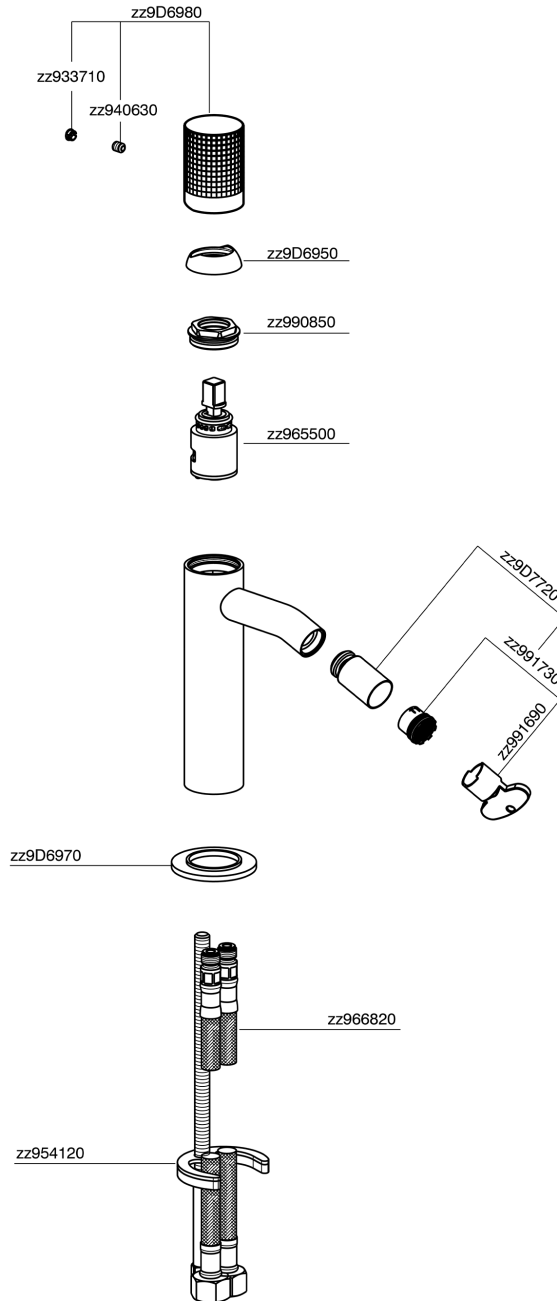

## Single lever bidet mixer NUANCE X32\_X1000564

X1000564

<https://en.cisal.it/single-lever-bidet-mixer-nuance-x32-x1000564>

2026-04-26