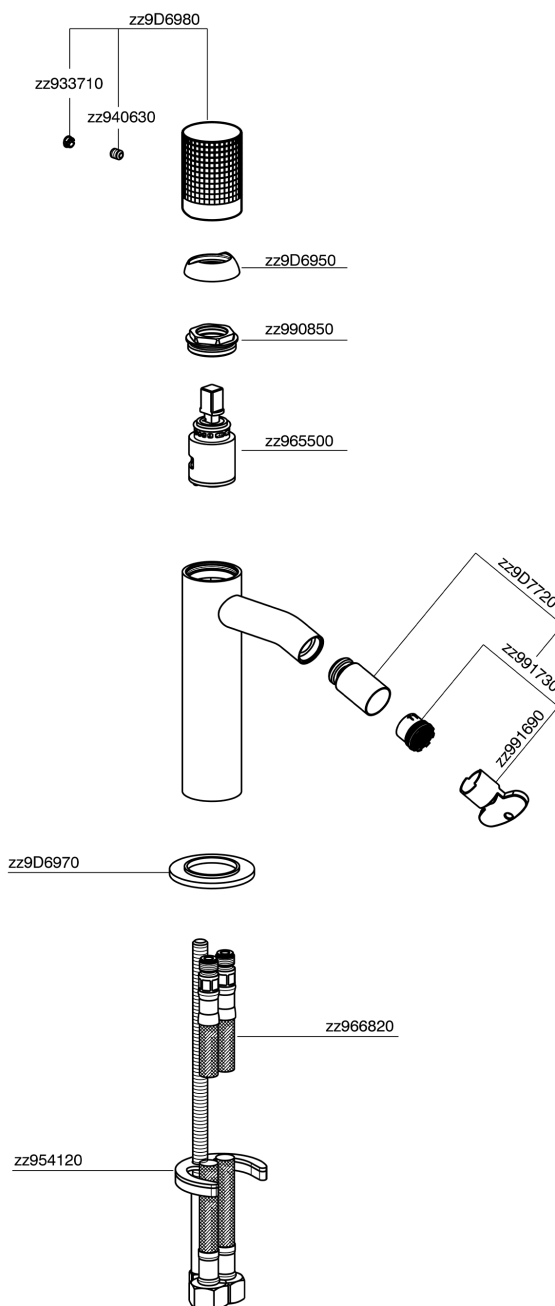

## Single lever bidet mixer NUANCE X32\_X1000564

MODEL **X1000564**

Single lever bidet mixer, without pop up waste, G.3/8"  
Stainless Steel Flexible, Inox AISI 316L

### CHARACTERISTICS

Cartridge Spare Parts **ZZ96550000**

**25 mm Cartridge**

## Single lever bidet mixer NUANCE X32\_X1000564

X1000564

<https://en.cisal.it/single-lever-bidet-mixer-nuance-x32-x1000564>

2026-04-27