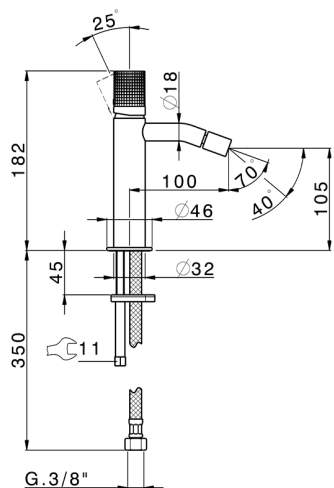

Single lever bidet mixer NUANCE X32_X1000564

MODEL **X1000564**

Single lever bidet mixer, without pop up waste, G.3/8"
Stainless Steel Flexible, Inox AISI 316L

AVAILABLE FINISHINGS

-  **D1** D1 Brushed Inox
-  **5H** 5H Dark Brass Brushed
-  **5L** 5L Brushed Black Titanium
-  **5N** 5N Brushed Rose Gold

CHARACTERISTICS

Cartridge Spare Parts **ZZ96550000**

25 mm Cartridge

Single lever bidet mixer NUANCE X32_X1000564

X1000564

<https://en.cisal.it/single-lever-bidet-mixer-nuance-x32-x1000564>

2026-06-14