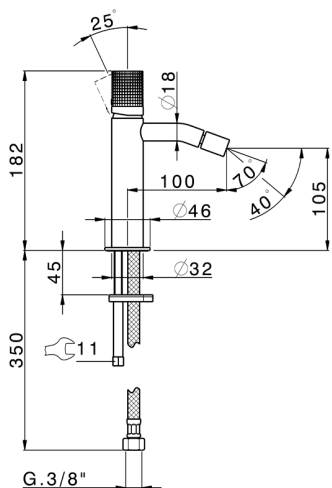

Single lever bidet mixer NUANCE X32_X1000564

MODEL **X1000564**

Single lever bidet mixer, without pop up waste, G.3/8"
Stainless Steel Flexible, Inox AISI 316L

AVAILABLE FINISHINGS

-  **D1** D1 Brushed Inox
-  **5H** 5H Dark Brass Brushed
-  **5L** 5L Brushed Black Titanium
-  **5N** 5N Brushed Rose Gold

CHARACTERISTICS

Cartridge Spare Parts **ZZ96550000**

25 mm Cartridge

Single lever bidet mixer NUANCE X32_X1000564

X1000564

<https://en.cisal.it/single-lever-bidet-mixer-nuance-x32-x1000564>

2026-05-17