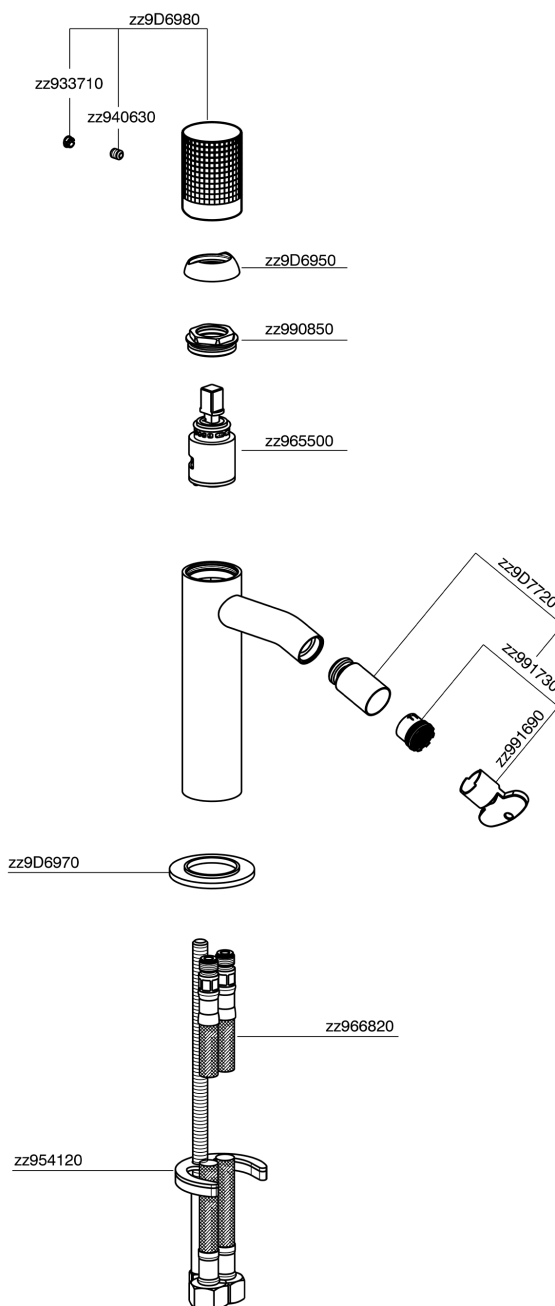

Single lever bidet mixer NUANCE X32_X1000564

X1000564

<https://en.cisal.it/single-lever-bidet-mixer-nuance-x32-x1000564>

2026-04-27