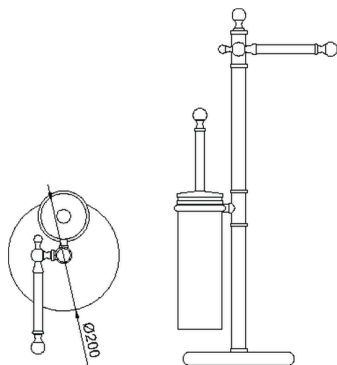

Standing set ARCANA COMPONENTS_AR090950

MODEL **AR090950**

Standing set,w/Toilet Roll Holder & Toilet Brush Holder

AVAILABLE FINISHINGS

- 
21 21 Chrome
- 
24 24 Gold
- 
26 26 Old Copper
- 
27 27 Old Bronze
- 
2A 2A Satin Brushed Nickel
- 
74 74 Chrome/Gold