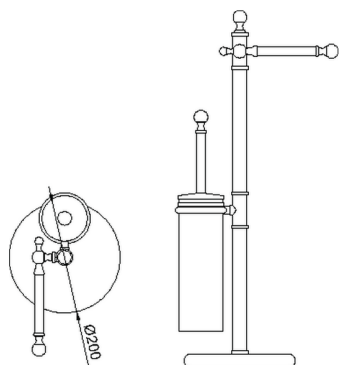

CHARACTERISTICS

2026-06-06