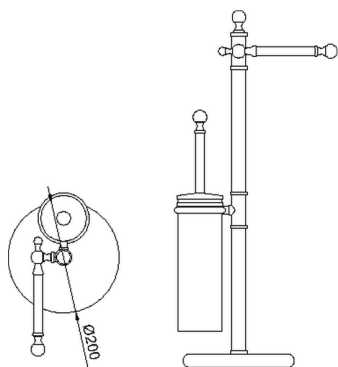

Standing set ARCANA COMPONENTS_AR090950

MODEL **AR090950**

Standing set,w/Toilet Roll Holder & Toilet Brush Holder

AVAILABLE FINISHINGS

- 
21 21 Chrome
- 
24 24 Gold
- 
26 26 Old Copper
- 
27 27 Old Bronze
- 
2A 2A Satin Brushed Nickel
- 
74 74 Chrome/Gold