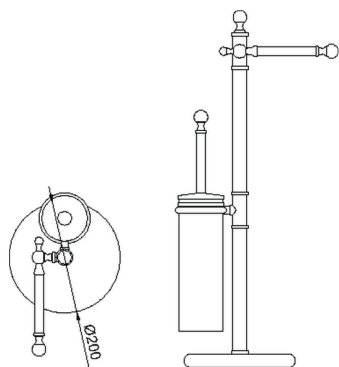

Standing set ARCANA COMPONENTS_AR090950

MODEL **AR090950**

Standing set,w/Toilet Roll Holder & Toilet Brush Holder

AVAILABLE FINISHINGS

-  **21** 21 Chrome
-  **24** 24 Gold
-  **26** 26 Old Copper
-  **27** 27 Old Bronze
-  **2A** 2A Satin Brushed Nickel
-  **74** 74 Chrome/Gold