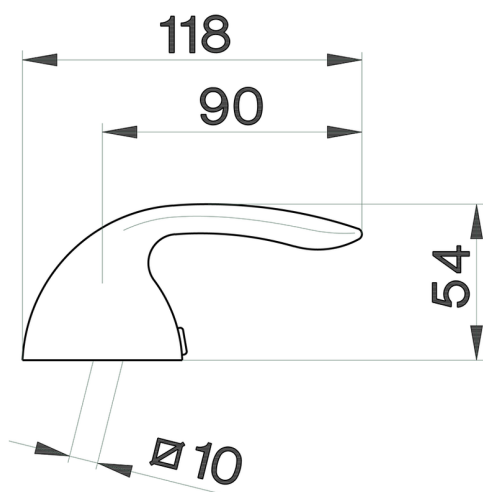

Lever for single lever mixer 'ZE' SPARE PARTS_ZZ933460

MODEL **ZZ933460**

Lever for single lever mixer 'ZE'

AVAILABLE FINISHINGS

CHARACTERISTICS

2024-09-16