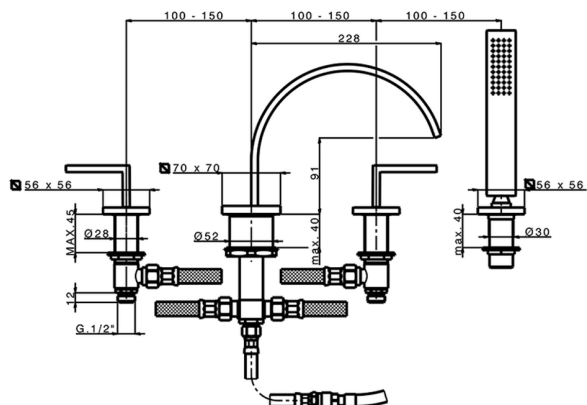

Deck-mounted 4-hole bath mixer WAVE_WA000262

MODEL **WA000262**

Deck-mounted 4-hole bath mixer, 2 outlet diverter, 35x15 mm Brass minimalistic one spray handshower, 150 cm. Pull-out flexible hose

AVAILABLE FINISHINGS

-  **21** 21 Chrome
-  **2F** 2F Brushed Nickel
-  **2Q** 2Q Black Titanium

CHARACTERISTICS

2024-11-23