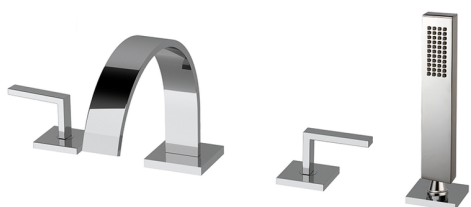

Deck-mounted 4-hole bath mixer WAVE_WA000262

MODEL **WA000262**

Deck-mounted 4-hole bath mixer, 2 outlet diverter, 35x15 mm Brass minimalistic one spray handshower, 150 cm. Pull-out flexible hose

AVAILABLE FINISHINGS

-  **21** 21 Chrome
-  **2F** 2F Brushed Nickel
-  **2Q** 2Q Black Titanium

CHARACTERISTICS

2024-11-23