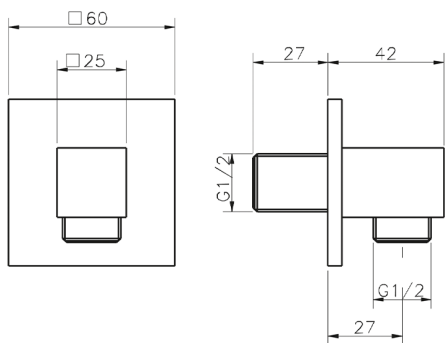

Elbow SHOWER_DS017340

MODEL **DS017340**

Elbow

AVAILABLE FINISHINGS

- **21** 21 Chrome
- **2B** 2B Polished Nickel
- **2F** 2F Brushed Nickel
- **2Q** 2Q Black Titanium
- **40** 40 Matt Black
- **4Q** 4Q Matt White

CHARACTERISTICS

2025-01-05