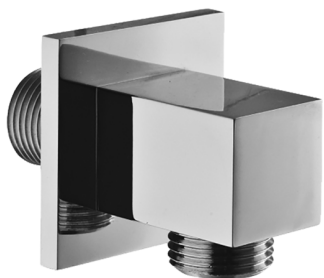

## Elbow SHOWER\_DS017340

MODEL **DS017340**

Elbow

### AVAILABLE FINISHINGS

-  **21** 21 Chrome
-  **2B** 2B Polished Nickel
-  **2F** 2F Brushed Nickel
-  **2Q** 2Q Black Titanium
-  **40** 40 Matt Black
-  **4Q** 4Q Matt White