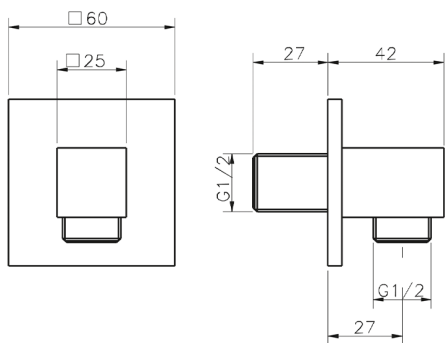

Elbow SHOWER_DS017340

MODEL **DS017340**

Elbow

AVAILABLE FINISHINGS

-  **21** 21 Chrome
-  **2B** 2B Polished Nickel
-  **2F** 2F Brushed Nickel
-  **2Q** 2Q Black Titanium
-  **40** 40 Matt Black
-  **4Q** 4Q Matt White