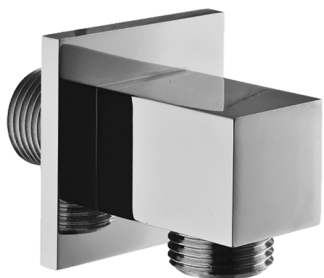

Elbow SHOWER_DS017340

MODEL **DS017340**

Elbow

AVAILABLE FINISHINGS

-  **21** 21 Chrome
-  **2B** 2B Polished Nickel
-  **2F** 2F Brushed Nickel
-  **2Q** 2Q Black Titanium
-  **40** 40 Matt Black
-  **4Q** 4Q Matt White