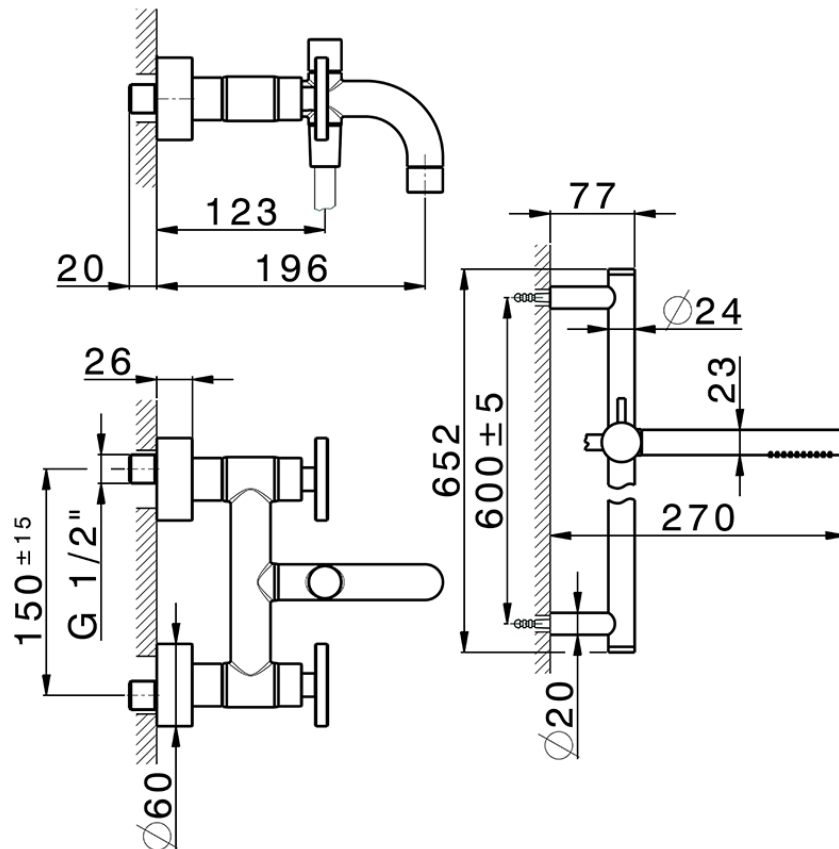

## Bath mixer, with full equipment GRACE\_MN000060

MN000060

<https://en.cisal.it/bath-mixer-with-full-equipment-grace-mn000060>

2026-02-23