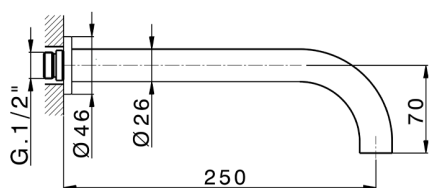

Exposed part for concealed washbasin mixer GRACE_GS013511

MODEL **GS013511**

Exposed part for concealed washbasin mixer, without concealed part, for item ZA033511

AVAILABLE FINISHINGS

-  **21** 21 Chrome
-  **2F** 2F Brushed Nickel
-  **2W** 2W Brushed Gold
-  **5H** 5H Dark Brass Brushed
-  **5L** 5L Brushed Black Titanium
-  **6T** 6T Chrome/Matt Black

CHARACTERISTICS

Installation **Concealed**
 Required concealed parts **ZA033511**

Concealed washbasin mixer CONCEALED_ZA033511

MODEL **ZA033511**

Concealed washbasin mixer, right headvalve - left headvalve