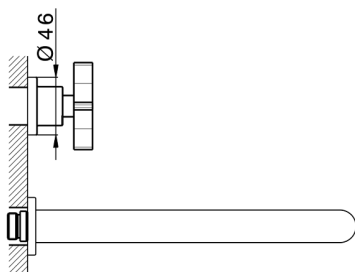

Exposed part for concealed washbasin mixer GRACE_GS013511

MODEL **GS013511**

Exposed part for concealed washbasin mixer, without concealed part, for item ZA033511

AVAILABLE FINISHINGS

-  **21** 21 Chrome
-  **2F** 2F Brushed Nickel
-  **2W** 2W Brushed Gold
-  **5H** 5H Dark Brass Brushed
-  **5L** 5L Brushed Black Titanium
-  **6T** 6T Chrome/Matt Black

CHARACTERISTICS

Installation **Concealed**
 Required concealed parts **ZA033511**

Concealed washbasin mixer CONCEALED_ZA033511

MODEL **ZA033511**

Concealed washbasin mixer, right headvalve - left headvalve