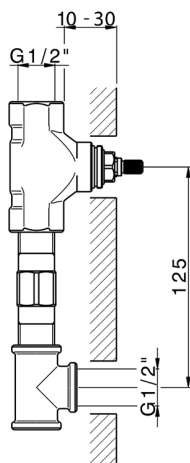

Exposed part for concealed washbasin mixer GRACE_GS013511

MODEL **GS013511**

Exposed part for concealed washbasin mixer, without concealed part, for item ZA033511

AVAILABLE FINISHINGS

-  **21** 21 Chrome
-  **2F** 2F Brushed Nickel
-  **2W** 2W Brushed Gold
-  **5H** 5H Dark Brass Brushed
-  **5L** 5L Brushed Black Titanium
-  **6T** 6T Chrome/Matt Black

CHARACTERISTICS

Installation **Concealed**
 Required concealed parts **ZA033511**

Concealed washbasin mixer CONCEALED_ZA033511

MODEL **ZA033511**

Concealed washbasin mixer, right headvalve - left headvalve

AVAILABLE FINISHINGS

 **04** 04 Without finishing

CHARACTERISTICS

Concealed **1**

2024-09-19