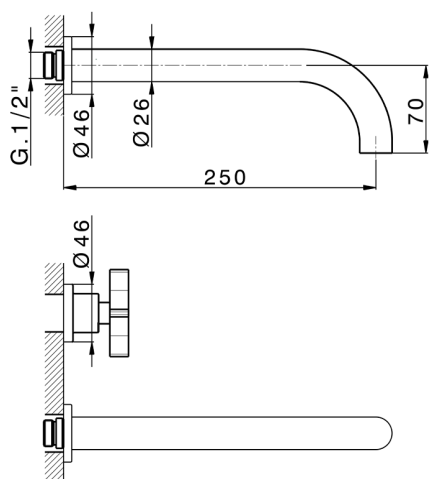

Exposed part for concealed washbasin mixer GRACE_GS013511

MODEL **GS013511**

Exposed part for concealed washbasin mixer, without concealed part, for item ZA033511

AVAILABLE FINISHINGS

-  **21** 21 Chrome
-  **2F** 2F Brushed Nickel
-  **2W** 2W Brushed Gold
-  **5H** 5H Dark Brass Brushed
-  **5L** 5L Brushed Black Titanium
-  **6T** 6T Chrome/Matt Black

CHARACTERISTICS

Installation **Concealed**
 Required concealed parts **ZA033511**

Concealed washbasin mixer CONCEALED_ZA033511

MODEL **ZA033511**

Concealed washbasin mixer, right headvalve - left headvalve