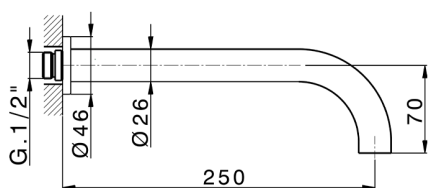

Exposed part for concealed washbasin mixer GRACE_GS013511

MODEL **GS013511**

Exposed part for concealed washbasin mixer, without concealed part, for item ZA033511

AVAILABLE FINISHINGS

- **21** 21 Chrome
- **2F** 2F Brushed Nickel
- **2W** 2W Brushed Gold
- **5H** 5H Dark Brass Brushed
- **5L** 5L Brushed Black Titanium
- **6T** 6T Chrome/Matt Black

CHARACTERISTICS

Installation **Concealed**

Required concealed parts **ZA033511**