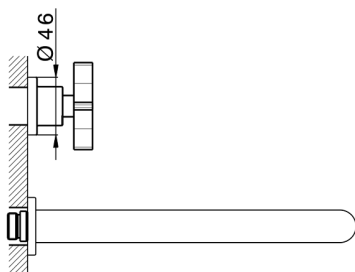

Exposed part for concealed washbasin mixer GRACE_GS013511

MODEL **GS013511**

Exposed part for concealed washbasin mixer, without concealed part, for item ZA033511

AVAILABLE FINISHINGS

- **21** 21 Chrome
- **2F** 2F Brushed Nickel
- **2W** 2W Brushed Gold
- **5H** 5H Dark Brass Brushed
- **5L** 5L Brushed Black Titanium
- **6T** 6T Chrome/Matt Black

CHARACTERISTICS

Installation **Concealed**

Required concealed parts **ZA033511**