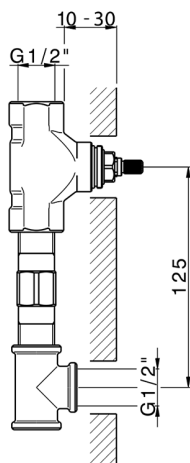

## Exposed part for concealed washbasin mixer GRACE\_GS013511

MODEL **GS013511**

Exposed part for concealed washbasin mixer, without concealed part, for item ZA033511

## Concealed washbasin mixer CONCEALED\_ZA033511

MODEL **ZA033511**

Concealed washbasin mixer, right headvalve - left headvalve

AVAILABLE FINISHINGS

 **04** 04 Without finishing

CHARACTERISTICS

Concealed **1**