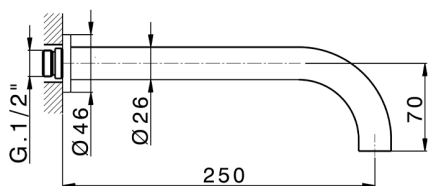

Exposed part for concealed washbasin mixer GRACE_GS013511

MODEL **GS013511**

Exposed part for concealed washbasin mixer, without concealed part, for item ZA033511

AVAILABLE FINISHINGS

- **21** 21 Chrome
- **2F** 2F Brushed Nickel
- **2W** 2W Brushed Gold
- **5H** 5H Dark Brass Brushed
- **5L** 5L Brushed Black Titanium
- **6T** 6T Chrome/Matt Black

CHARACTERISTICS

Installation **Concealed**

Required concealed parts **ZA033511**