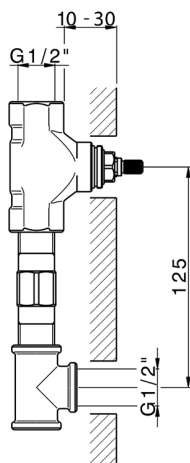

2024-09-19