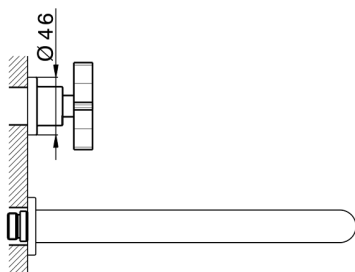

Exposed part for concealed washbasin mixer GRACE_GS013511

MODEL **GS013511**

Exposed part for concealed washbasin mixer, without concealed part, for item ZA033511

AVAILABLE FINISHINGS

-  **21** 21 Chrome
-  **2F** 2F Brushed Nickel
-  **2W** 2W Brushed Gold
-  **5H** 5H Dark Brass Brushed
-  **5L** 5L Brushed Black Titanium
-  **6T** 6T Chrome/Matt Black

CHARACTERISTICS

Installation **Concealed**

Required concealed parts **ZA033511**

Concealed washbasin mixer CONCEALED_ZA033511

MODEL **ZA033511**

Concealed washbasin mixer, right headvalve - left headvalve

AVAILABLE FINISHINGS