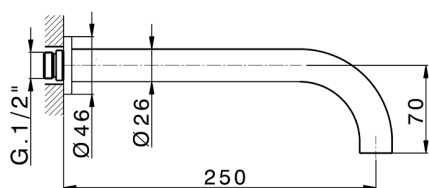

Exposed part for concealed washbasin mixer GRACE_GS013511

MODEL **GS013511**

Exposed part for concealed washbasin mixer, without concealed part, for item ZA033511

AVAILABLE FINISHINGS

-  **21** 21 Chrome
-  **2F** 2F Brushed Nickel
-  **2W** 2W Brushed Gold
-  **5H** 5H Dark Brass Brushed
-  **5L** 5L Brushed Black Titanium
-  **6T** 6T Chrome/Matt Black

CHARACTERISTICS

Installation **Concealed**

Required concealed parts **ZA033511**

Concealed washbasin mixer CONCEALED_ZA033511

MODEL **ZA033511**

Concealed washbasin mixer, right headvalve - left headvalve

AVAILABLE FINISHINGS